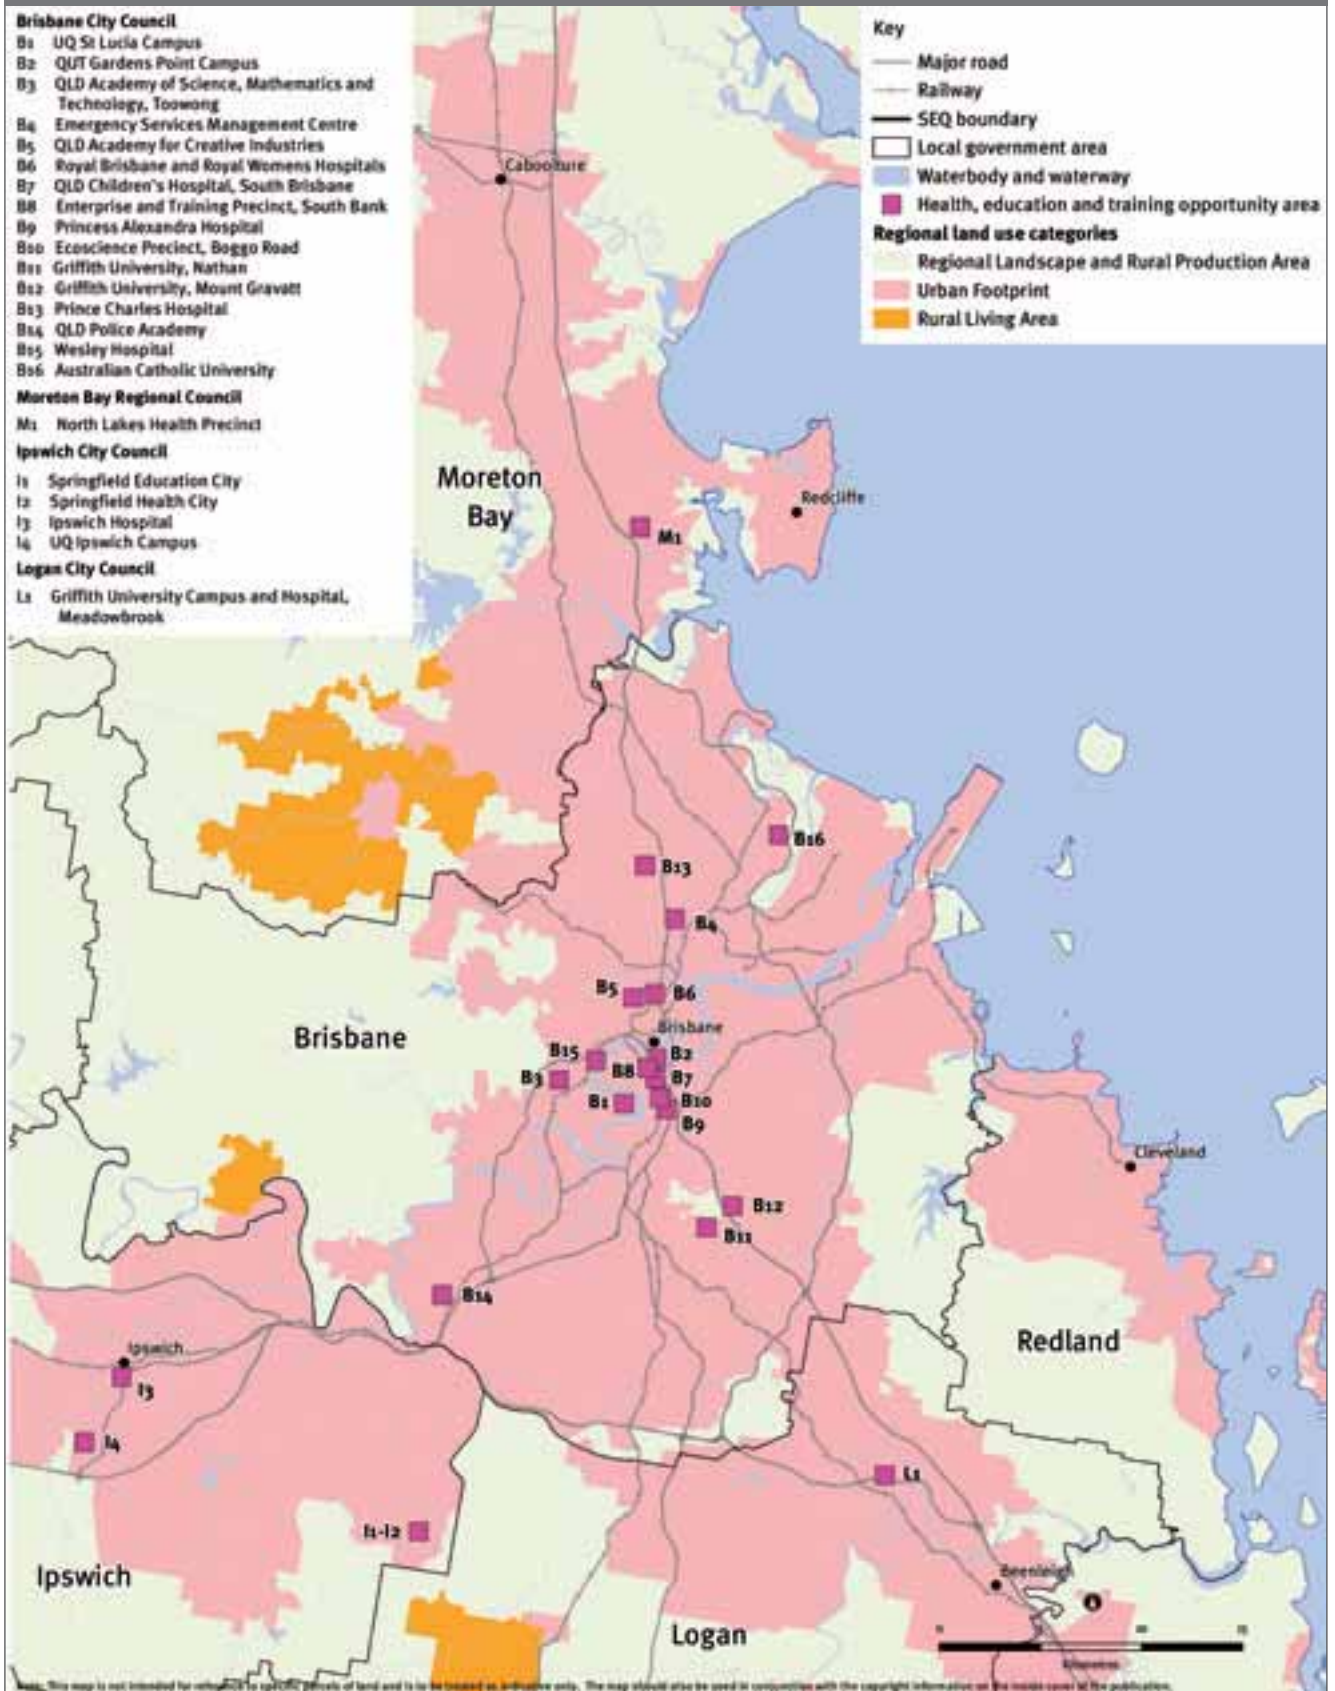

Map 11: Activity centres network—Greater Brisbane and the Western Corridor

Map 12: Development Areas and Identified Growth Areas

Map 13: Science and technology opportunity areas

Map 14: Science and technology opportunity areas—Greater Brisbane and the Western Corridor

Map 15: Health, education and training opportunity areas

Map 16: Health, education and training opportunity areas—Greater Brisbane and the Western Corridor

Map 17: Employment opportunity areas

Map 18: Employment opportunity areas—Greater Brisbane and the Western Corridor

Map 19: Enterprise opportunity areas

Map 20: Water resources and water grid