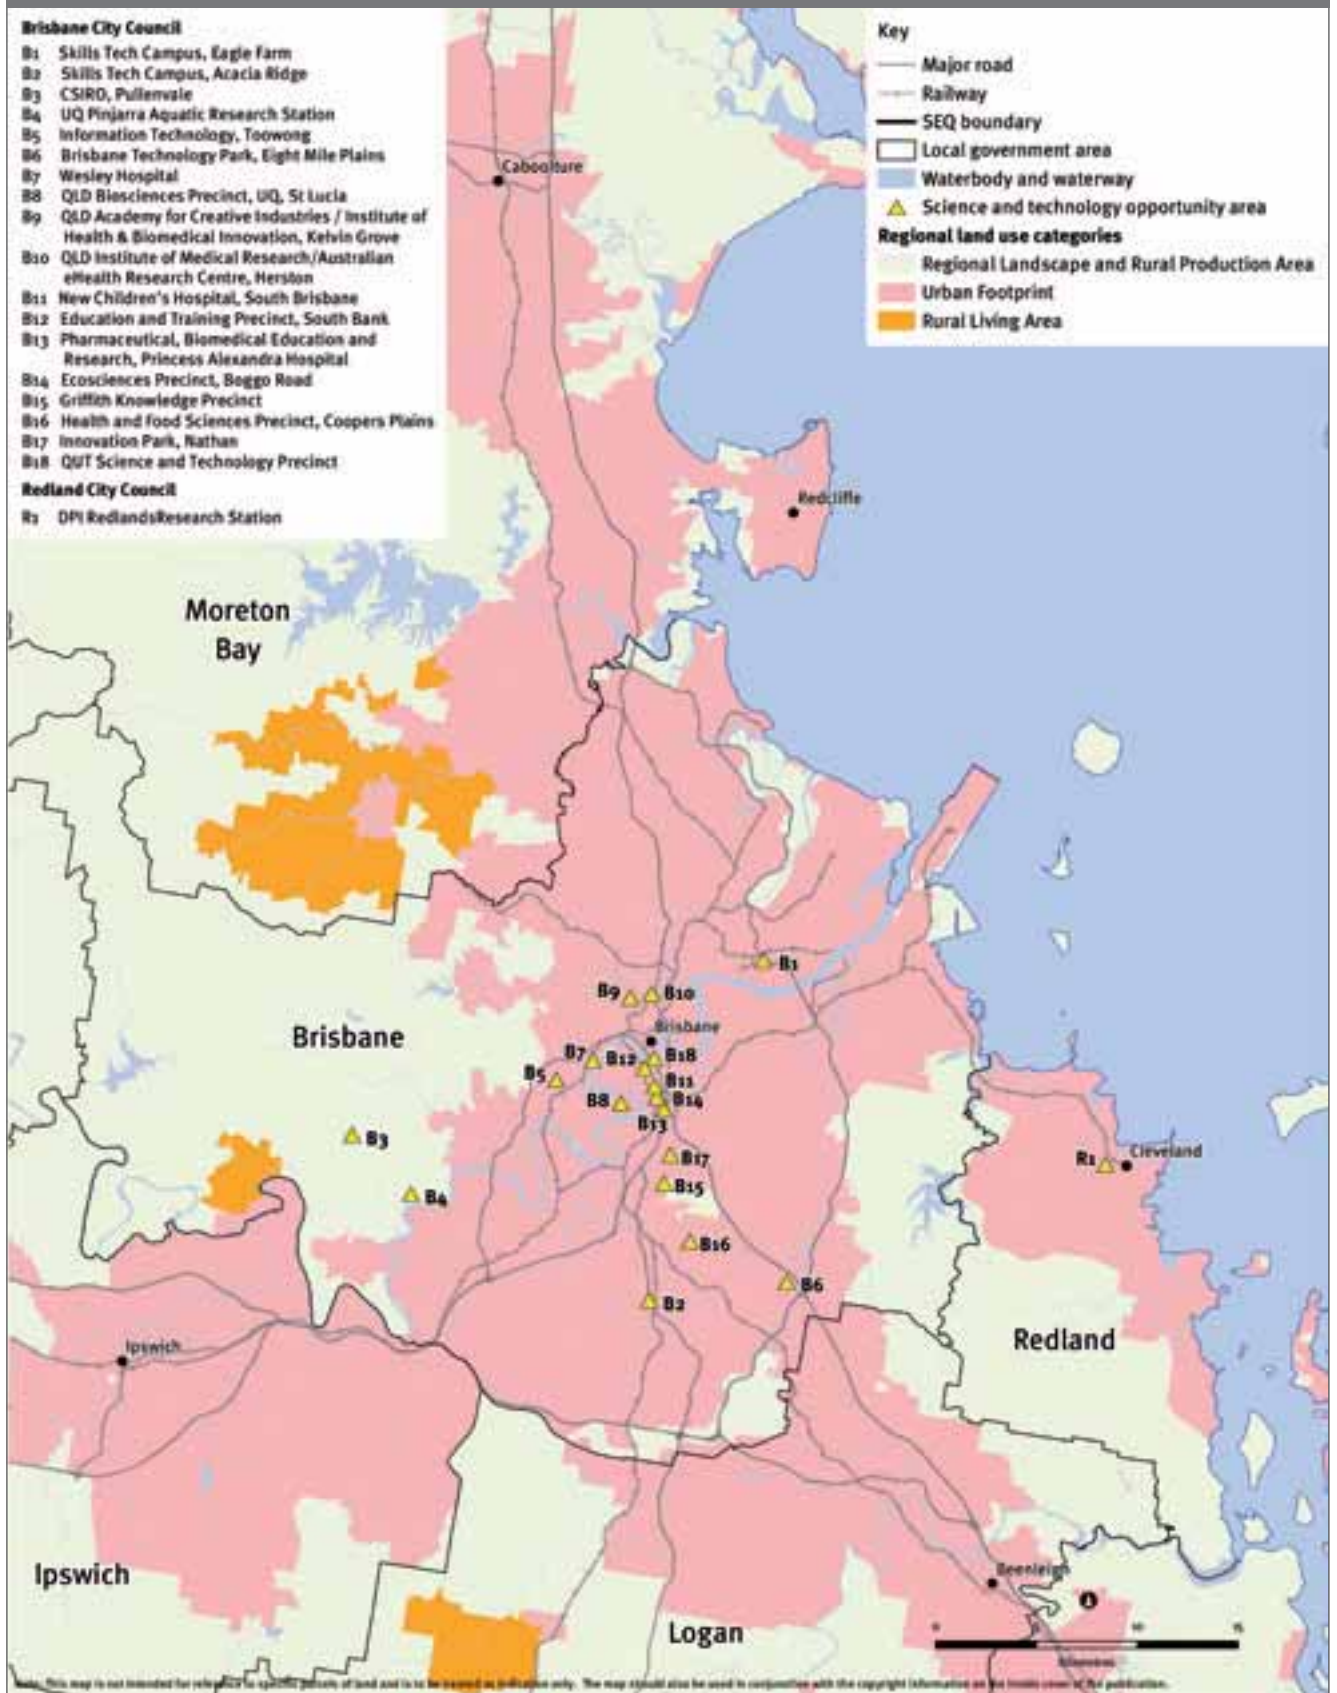

Map 11: Activity centres network—Greater Brisbane and the Western Corridor

Map 12: Development Areas and Identified Growth Areas

Map 13: Science and technology opportunity areas

Map 14: Science and technology opportunity areas—Greater Brisbane and the Western Corridor

Map 15: Health, education and training opportunity areas

Map 16: Health, education and training opportunity areas—Greater Brisbane and the Western Corridor

Map 17: Employment opportunity areas

Map 18: Employment opportunity areas—Greater Brisbane and the Western Corridor

Map 19: Enterprise opportunity areas

Map 20: Water resources and water grid