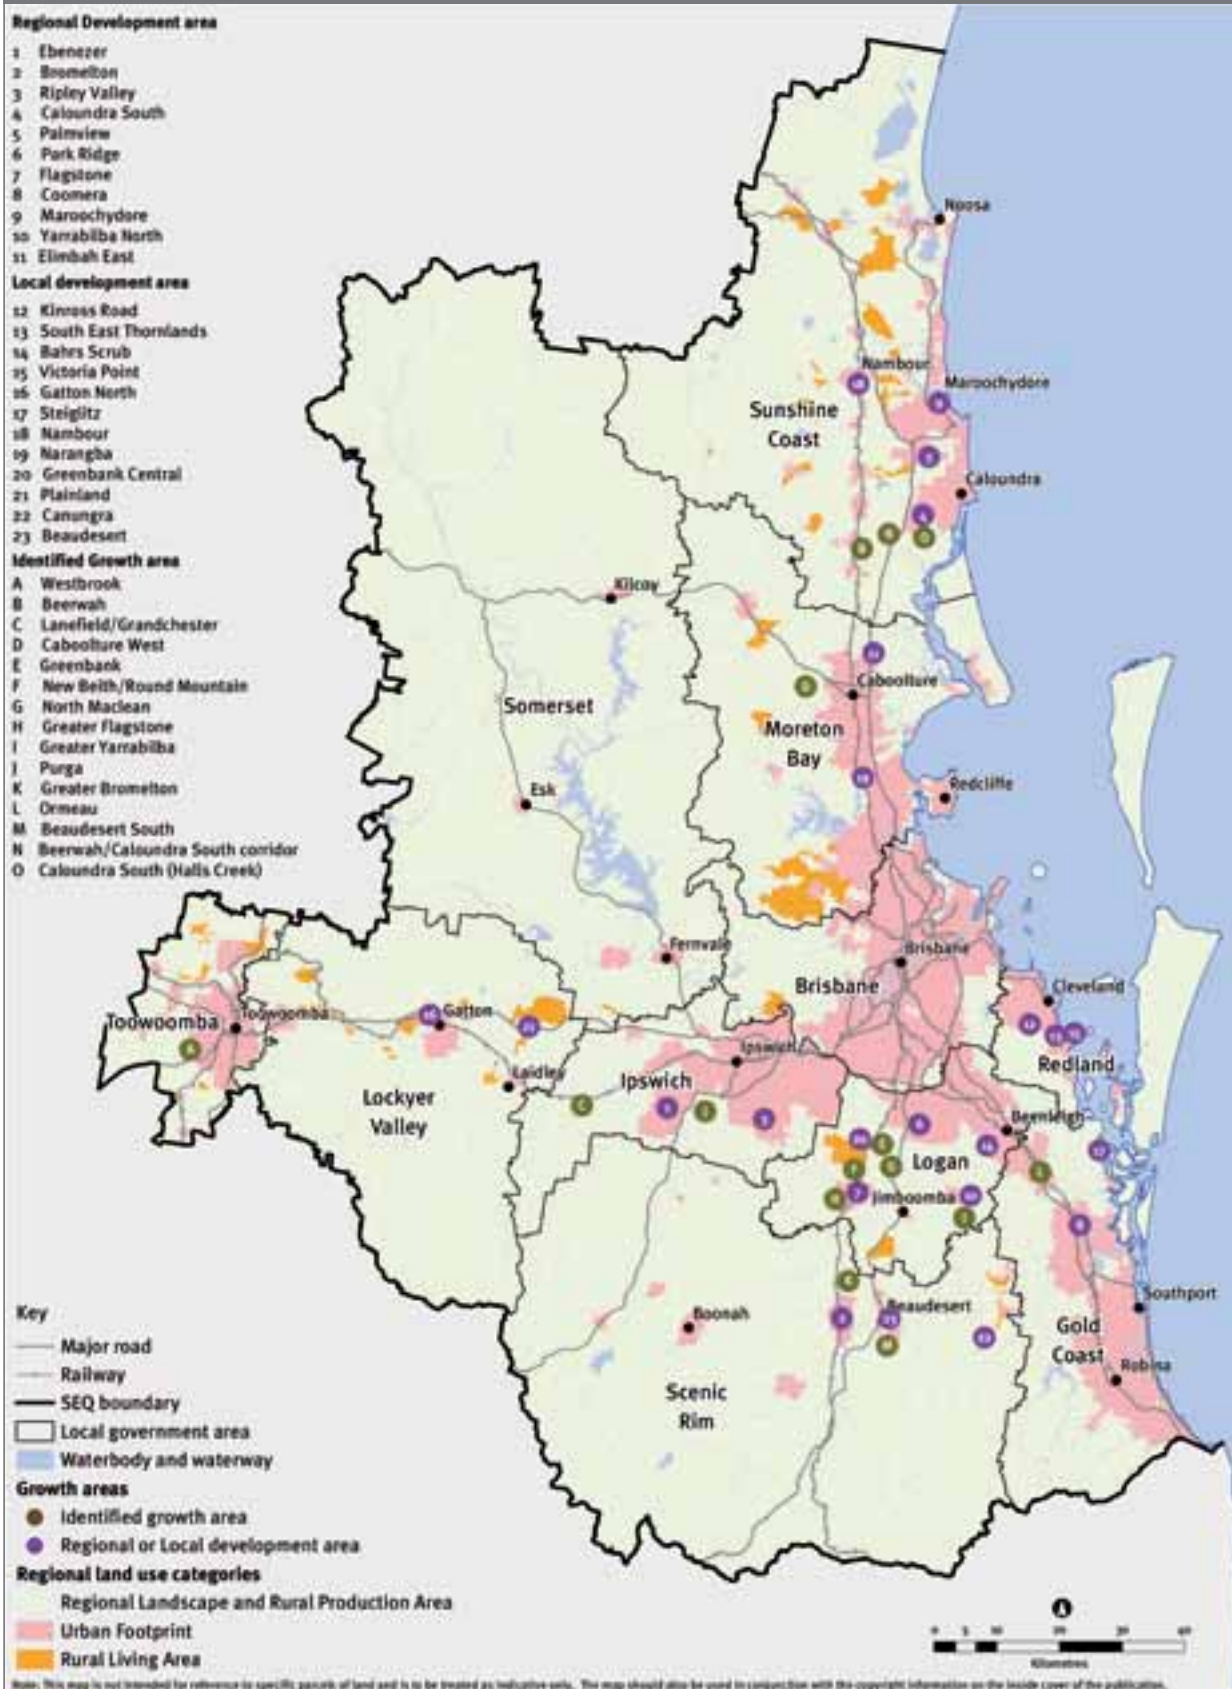

Map 11: Activity centres network—Greater Brisbane and the Western Corridor

Map 12: Development Areas and Identified Growth Areas

Map 13: Science and technology opportunity areas

Map 14: Science and technology opportunity areas—Greater Brisbane and the Western Corridor

Map 15: Health, education and training opportunity areas

Map 16: Health, education and training opportunity areas—Greater Brisbane and the Western Corridor

Map 17: Employment opportunity areas

Map 18: Employment opportunity areas—Greater Brisbane and the Western Corridor

Map 19: Enterprise opportunity areas

Map 20: Water resources and water grid