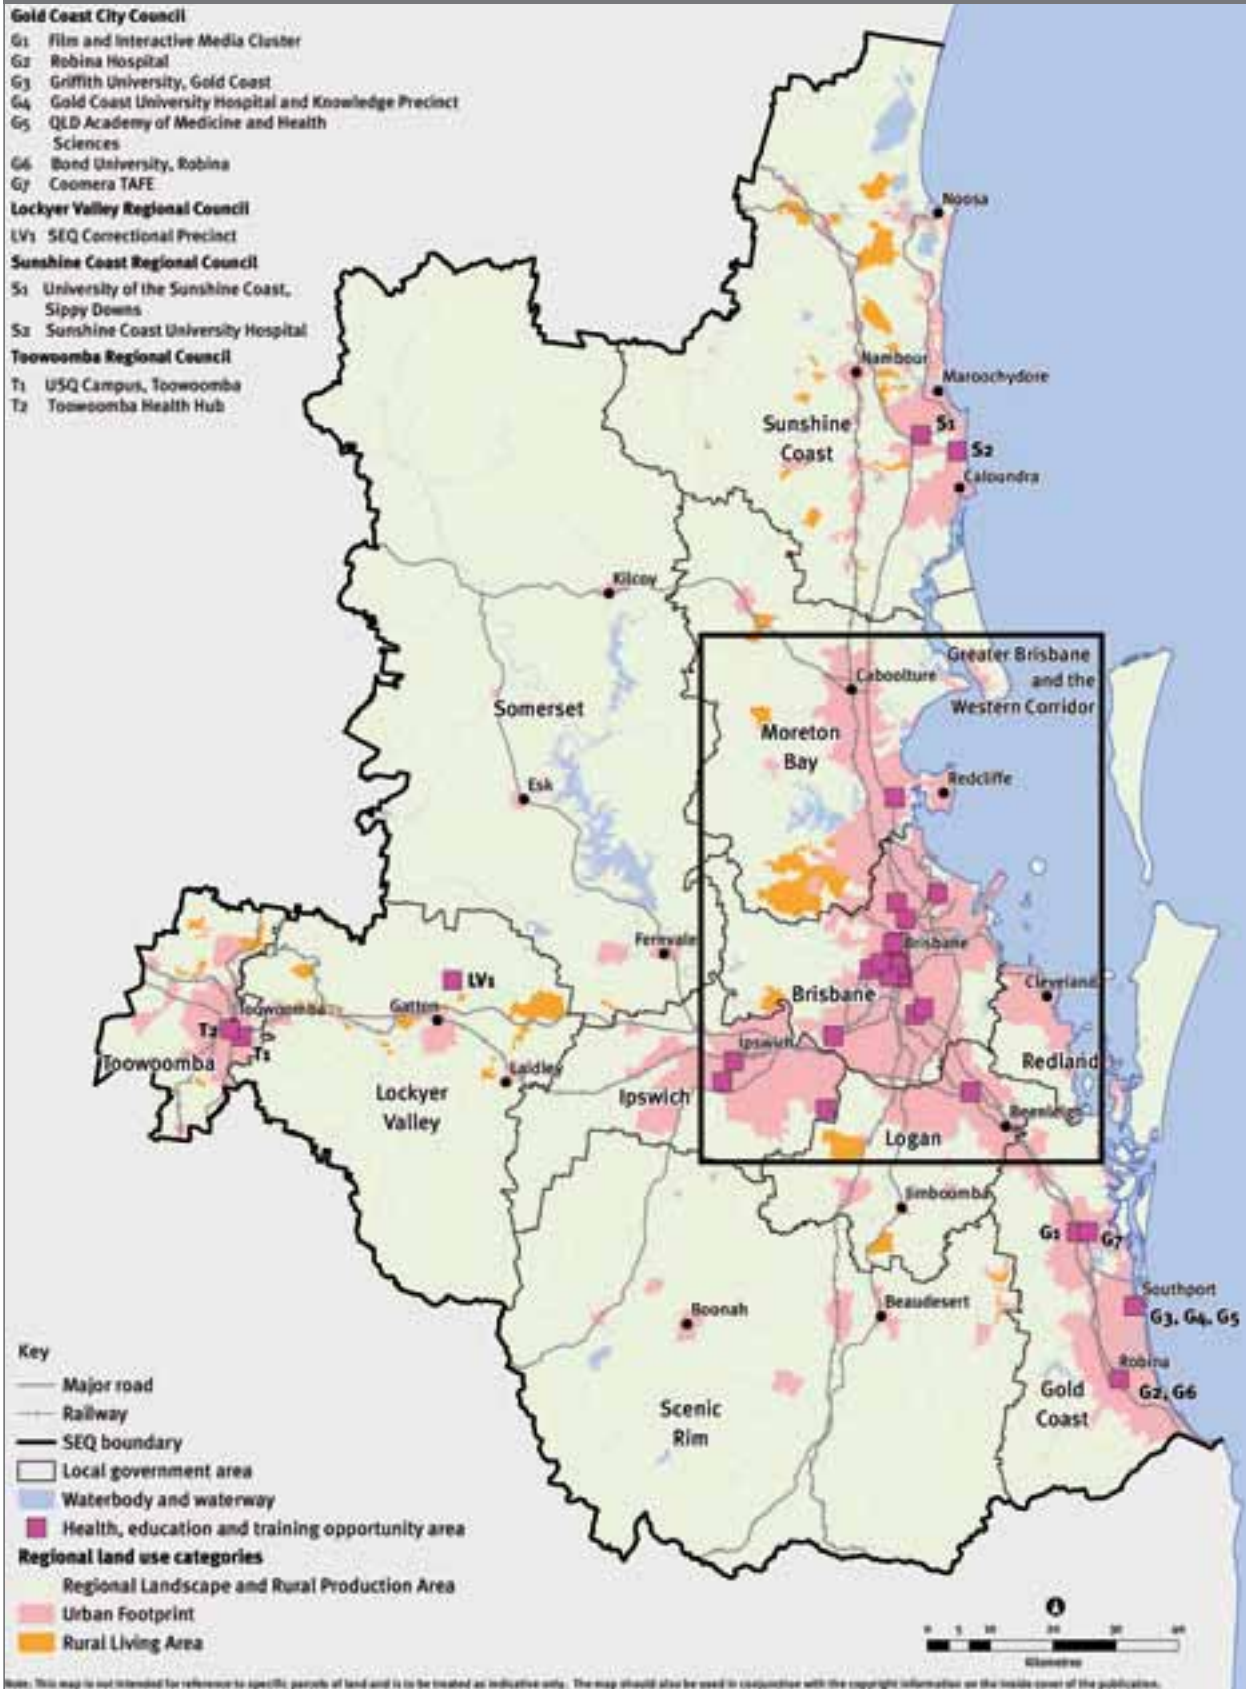

Map 11: Activity centres network—Greater Brisbane and the Western Corridor

Map 12: Development Areas and Identified Growth Areas

Map 13: Science and technology opportunity areas

Map 14: Science and technology opportunity areas—Greater Brisbane and the Western Corridor

Map 15: Health, education and training opportunity areas

Map 16: Health, education and training opportunity areas—Greater Brisbane and the Western Corridor

Map 17: Employment opportunity areas

Map 18: Employment opportunity areas—Greater Brisbane and the Western Corridor

Map 19: Enterprise opportunity areas

Map 20: Water resources and water grid