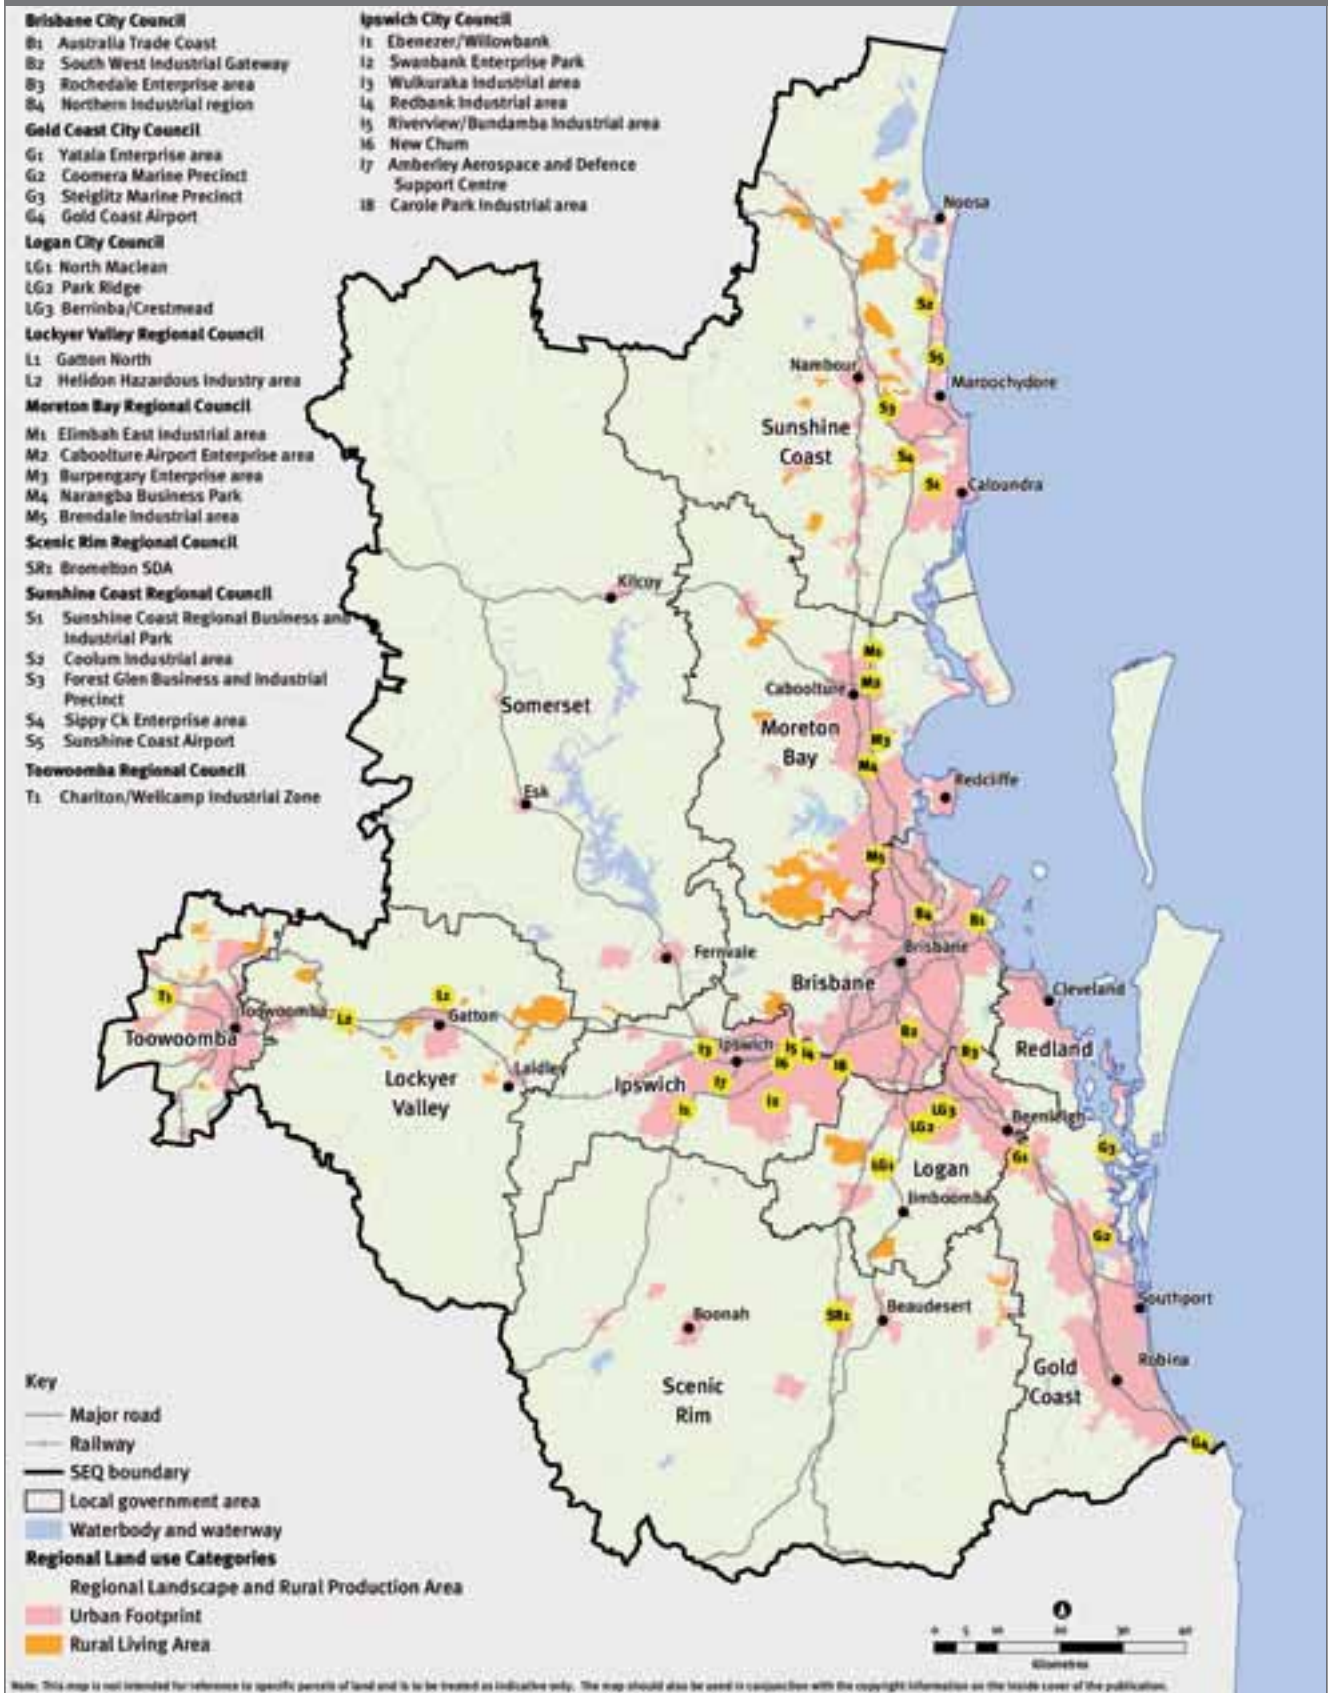

Map 11: Activity centres network—Greater Brisbane and the Western Corridor

Map 12: Development Areas and Identified Growth Areas

Map 13: Science and technology opportunity areas

Map 14: Science and technology opportunity areas—Greater Brisbane and the Western Corridor

Map 15: Health, education and training opportunity areas

Map 16: Health, education and training opportunity areas—Greater Brisbane and the Western Corridor

Map 17: Employment opportunity areas

Map 18: Employment opportunity areas—Greater Brisbane and the Western Corridor

Map 19: Enterprise opportunity areas

Map 20: Water resources and water grid