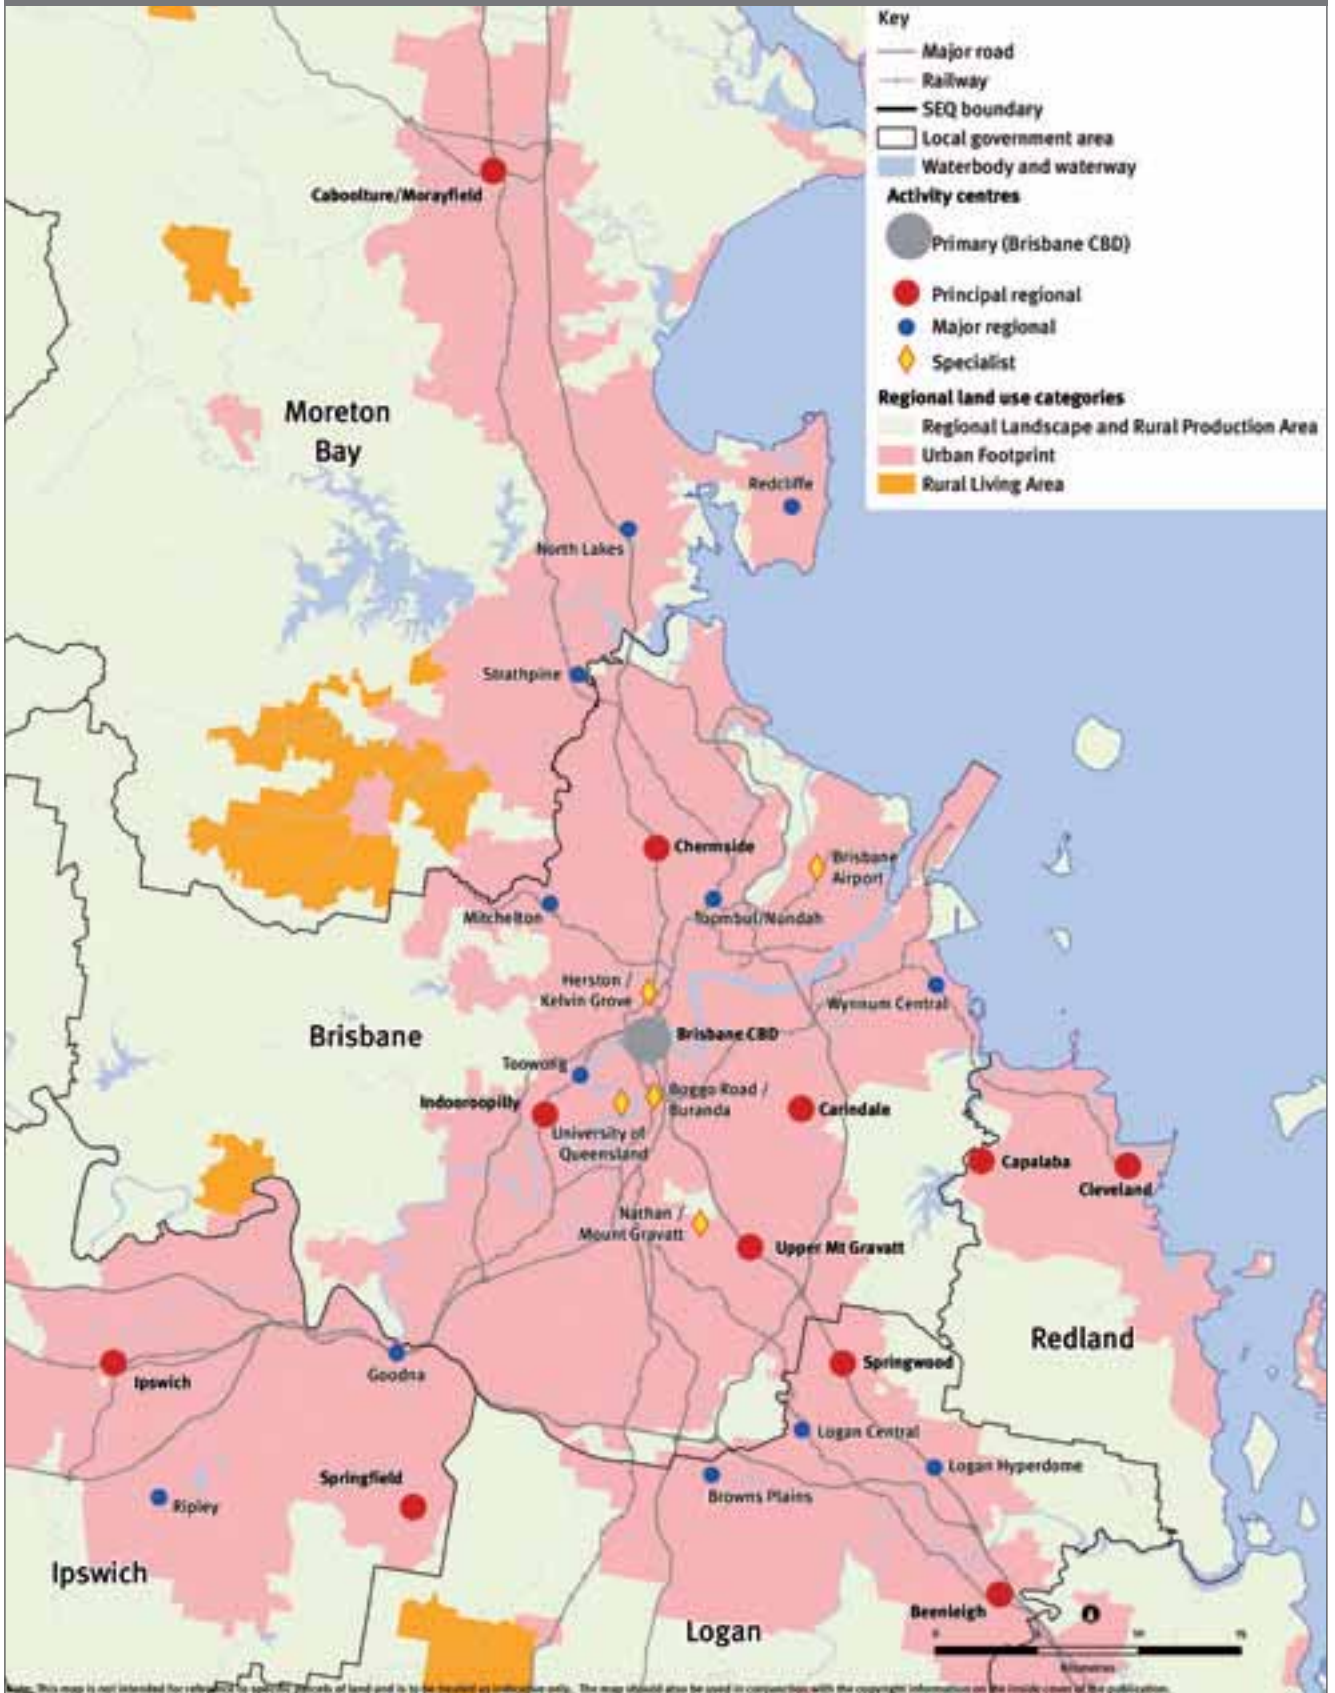

Map 11: Activity centres network—Greater Brisbane and the Western Corridor

Map 12: Development Areas and Identified Growth Areas

Map 13: Science and technology opportunity areas

Map 14: Science and technology opportunity areas—Greater Brisbane and the Western Corridor

Map 15: Health, education and training opportunity areas

Map 16: Health, education and training opportunity areas—Greater Brisbane and the Western Corridor

Map 17: Employment opportunity areas

Map 18: Employment opportunity areas—Greater Brisbane and the Western Corridor

Map 19: Enterprise opportunity areas

Map 20: Water resources and water grid