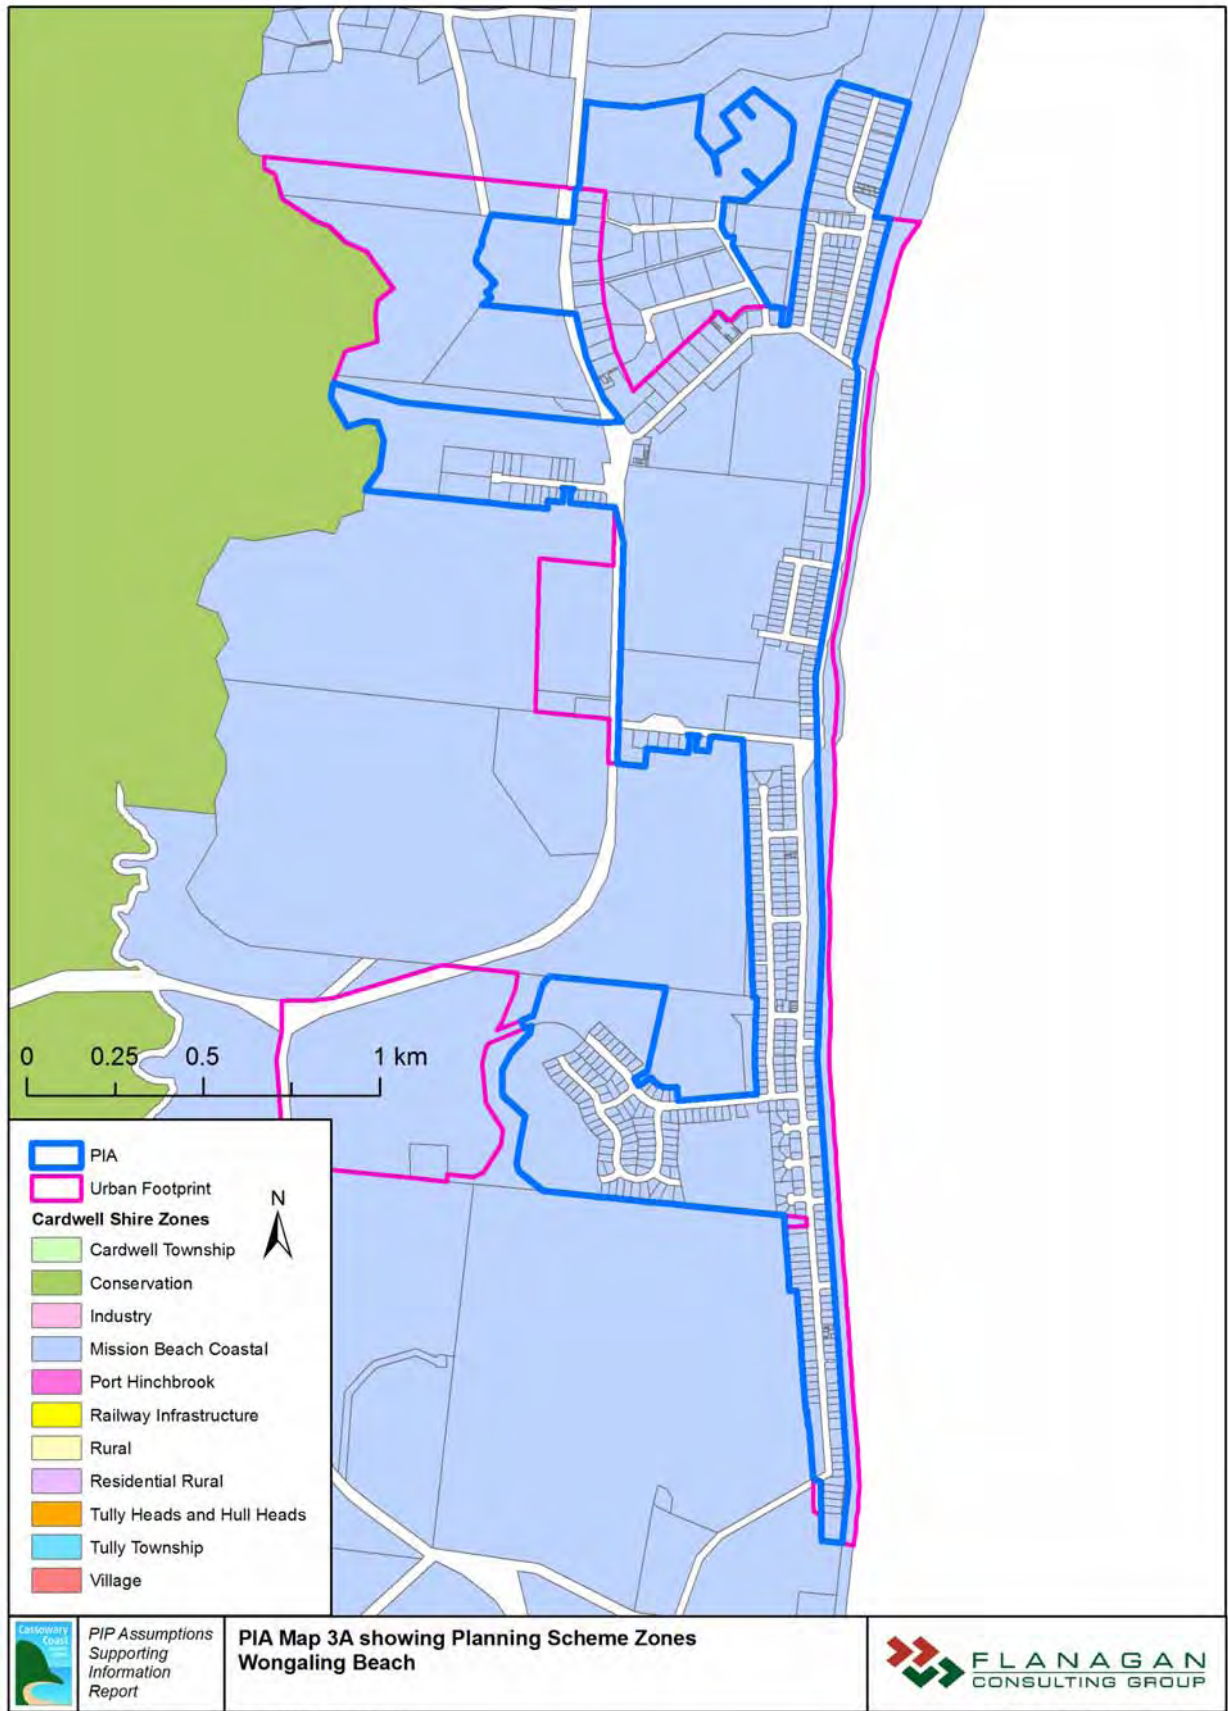

PIP Assumptions
Supporting
Information
Report

**PIA Map 1A showing Planning Scheme Zones
Cardwell**

Project Ref No: 1778

File: R-NCP0032 Appendix A Map 1B r2

Date Created: 16 Nov 2010

Date Created: 06 September 2010

PIA Map 1A showing Planning Scheme Zones
Innisfail

PIP Assumptions
Supporting
Information
Report

File: R:\NCP0032\Appendix B Map 1A
Project Ref No: 1778