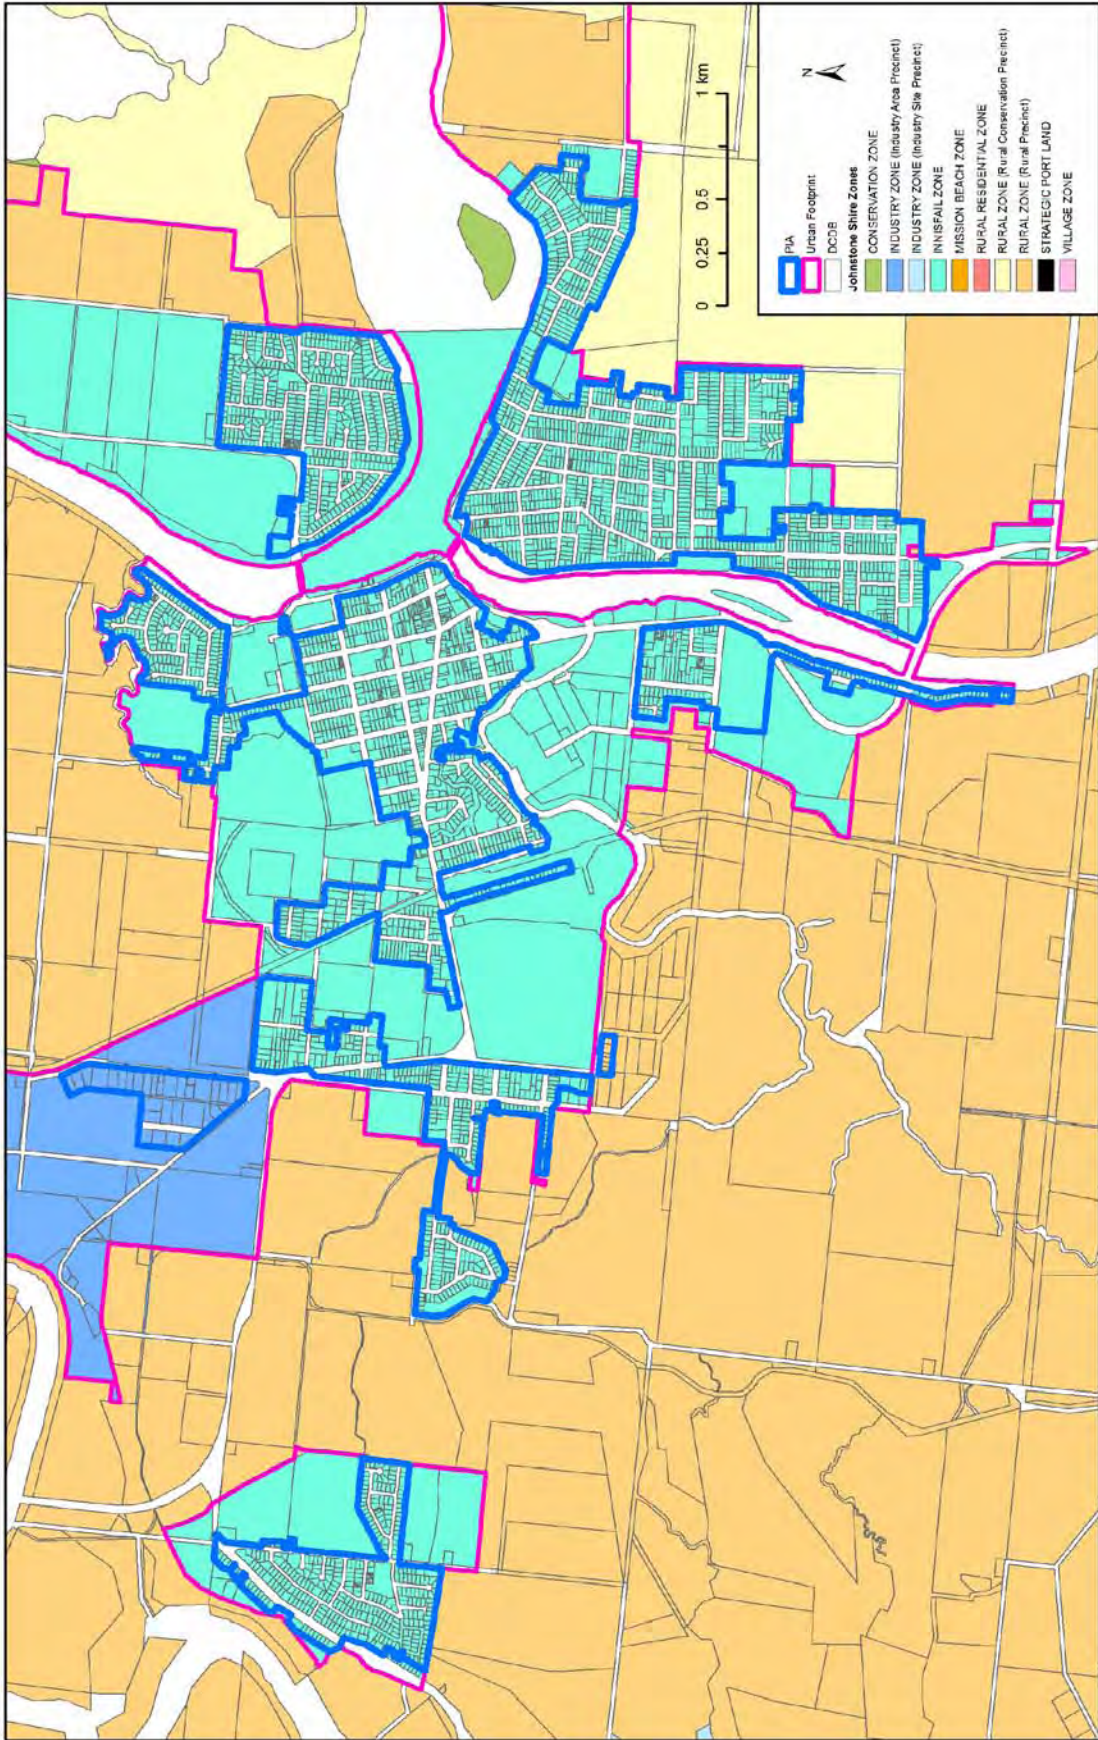

PIP Assumptions
Supporting
Information
Report

**PIA Map 1A showing Planning Scheme Zones
Cardwell**

Project Ref No: 1778

File: R-NCP0032 Appendix A Map 1B r2

Date Created: 16 Nov 2010

Date Created: 06 September 2010

PIA Map 1A showing Planning Scheme Zones
Innisfail

PIP Assumptions
Supporting
Information
Report

File: R:\NCP0032\Appendix B Map 1A
Project Ref No: 1778