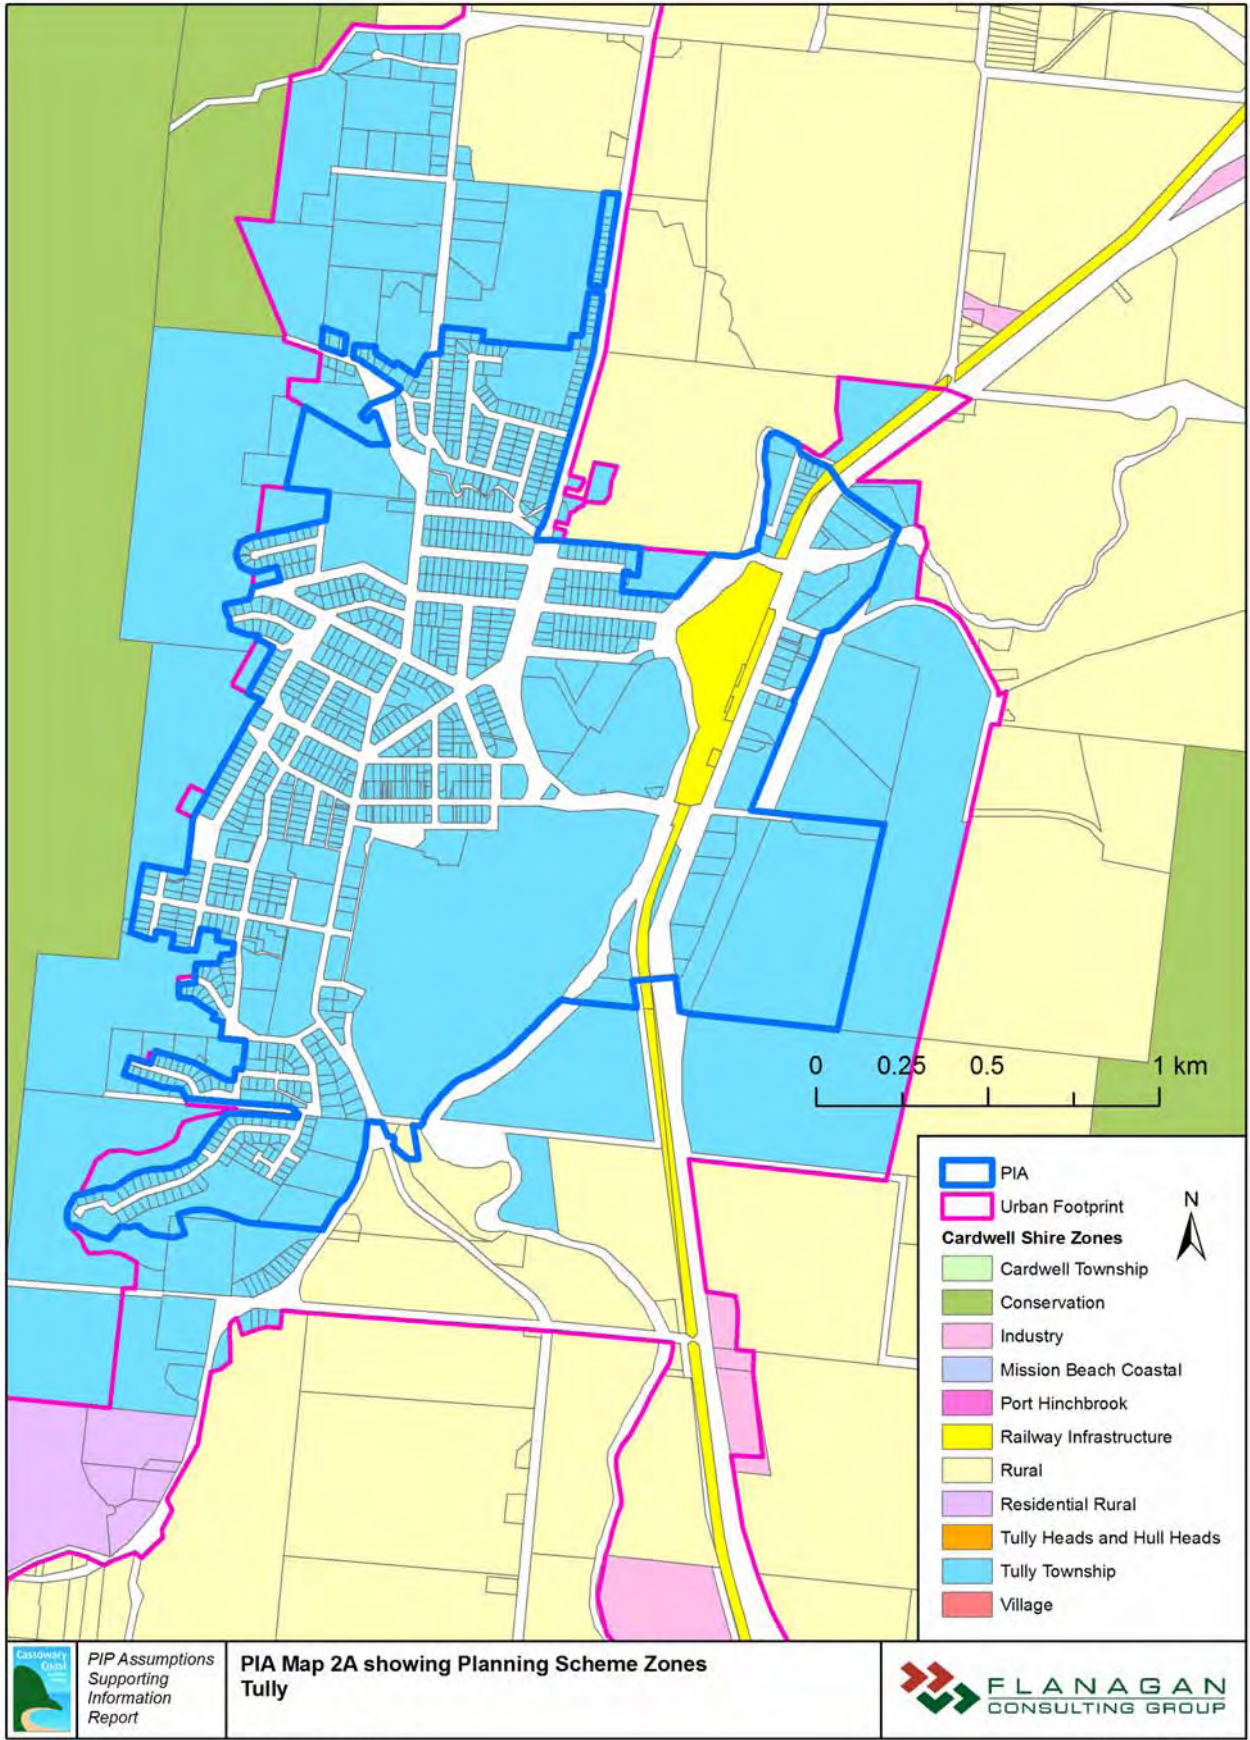

PIP Assumptions
Supporting
Information
Report

**PIA Map 1A showing Planning Scheme Zones
Cardwell**

Project Ref No: 1778

File: R-NCP0032 Appendix A Map 1B r2

Date Created: 16 Nov 2010

Date Created: 06 September 2010

PIA Map 1A showing Planning Scheme Zones
Innisfail

PIP Assumptions
Supporting
Information
Report

File: R:\NCP0032\Appendix B Map 1A
Project Ref No: 1778