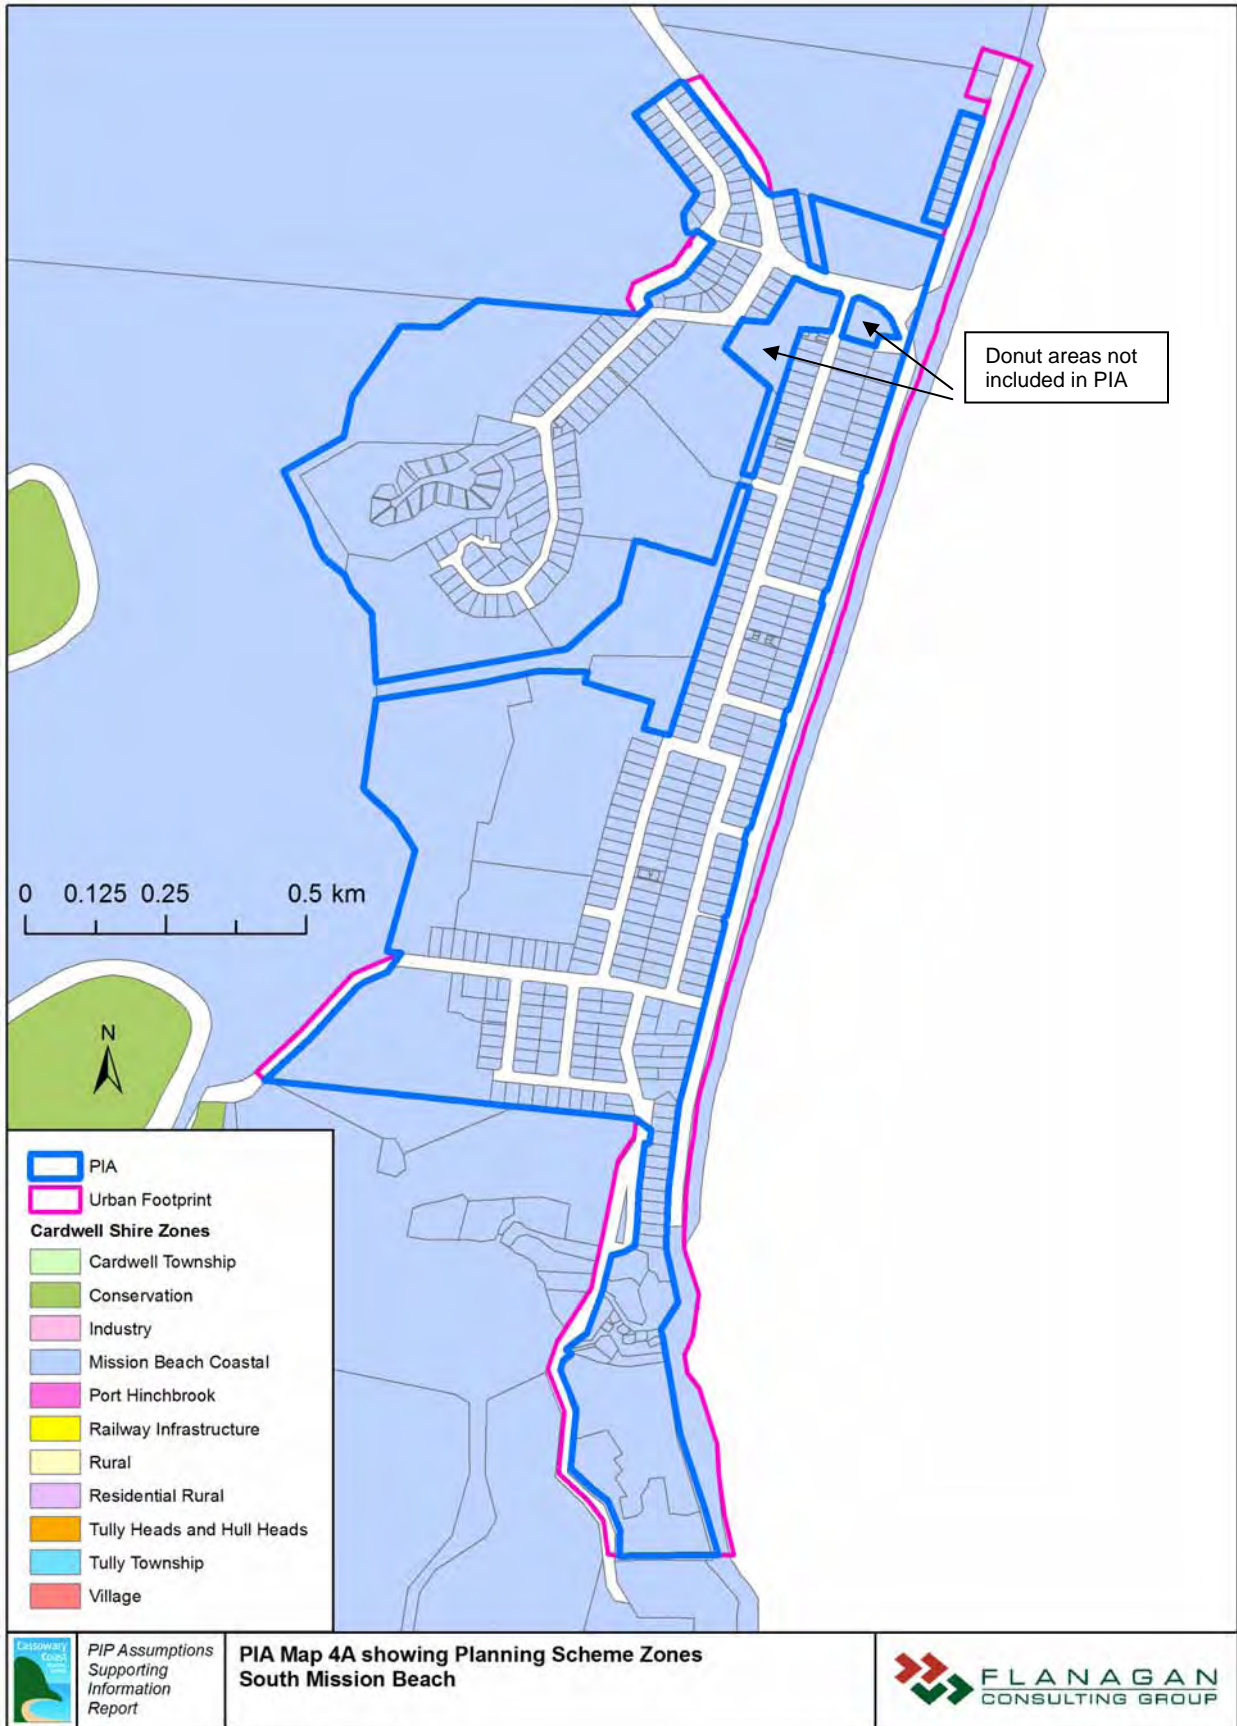

PIP Assumptions
Supporting
Information
Report

**PIA Map 1A showing Planning Scheme Zones
Cardwell**

Project Ref No: 1778

File: R-NCP0032 Appendix A Map 1B r2

Date Created: 16 Nov 2010

Date Created: 06 September 2010

PIA Map 1A showing Planning Scheme Zones
Innisfail

PIP Assumptions
Supporting
Information
Report

File: R:\NCP0032\Appendix B Map 1A
Project Ref No: 1778