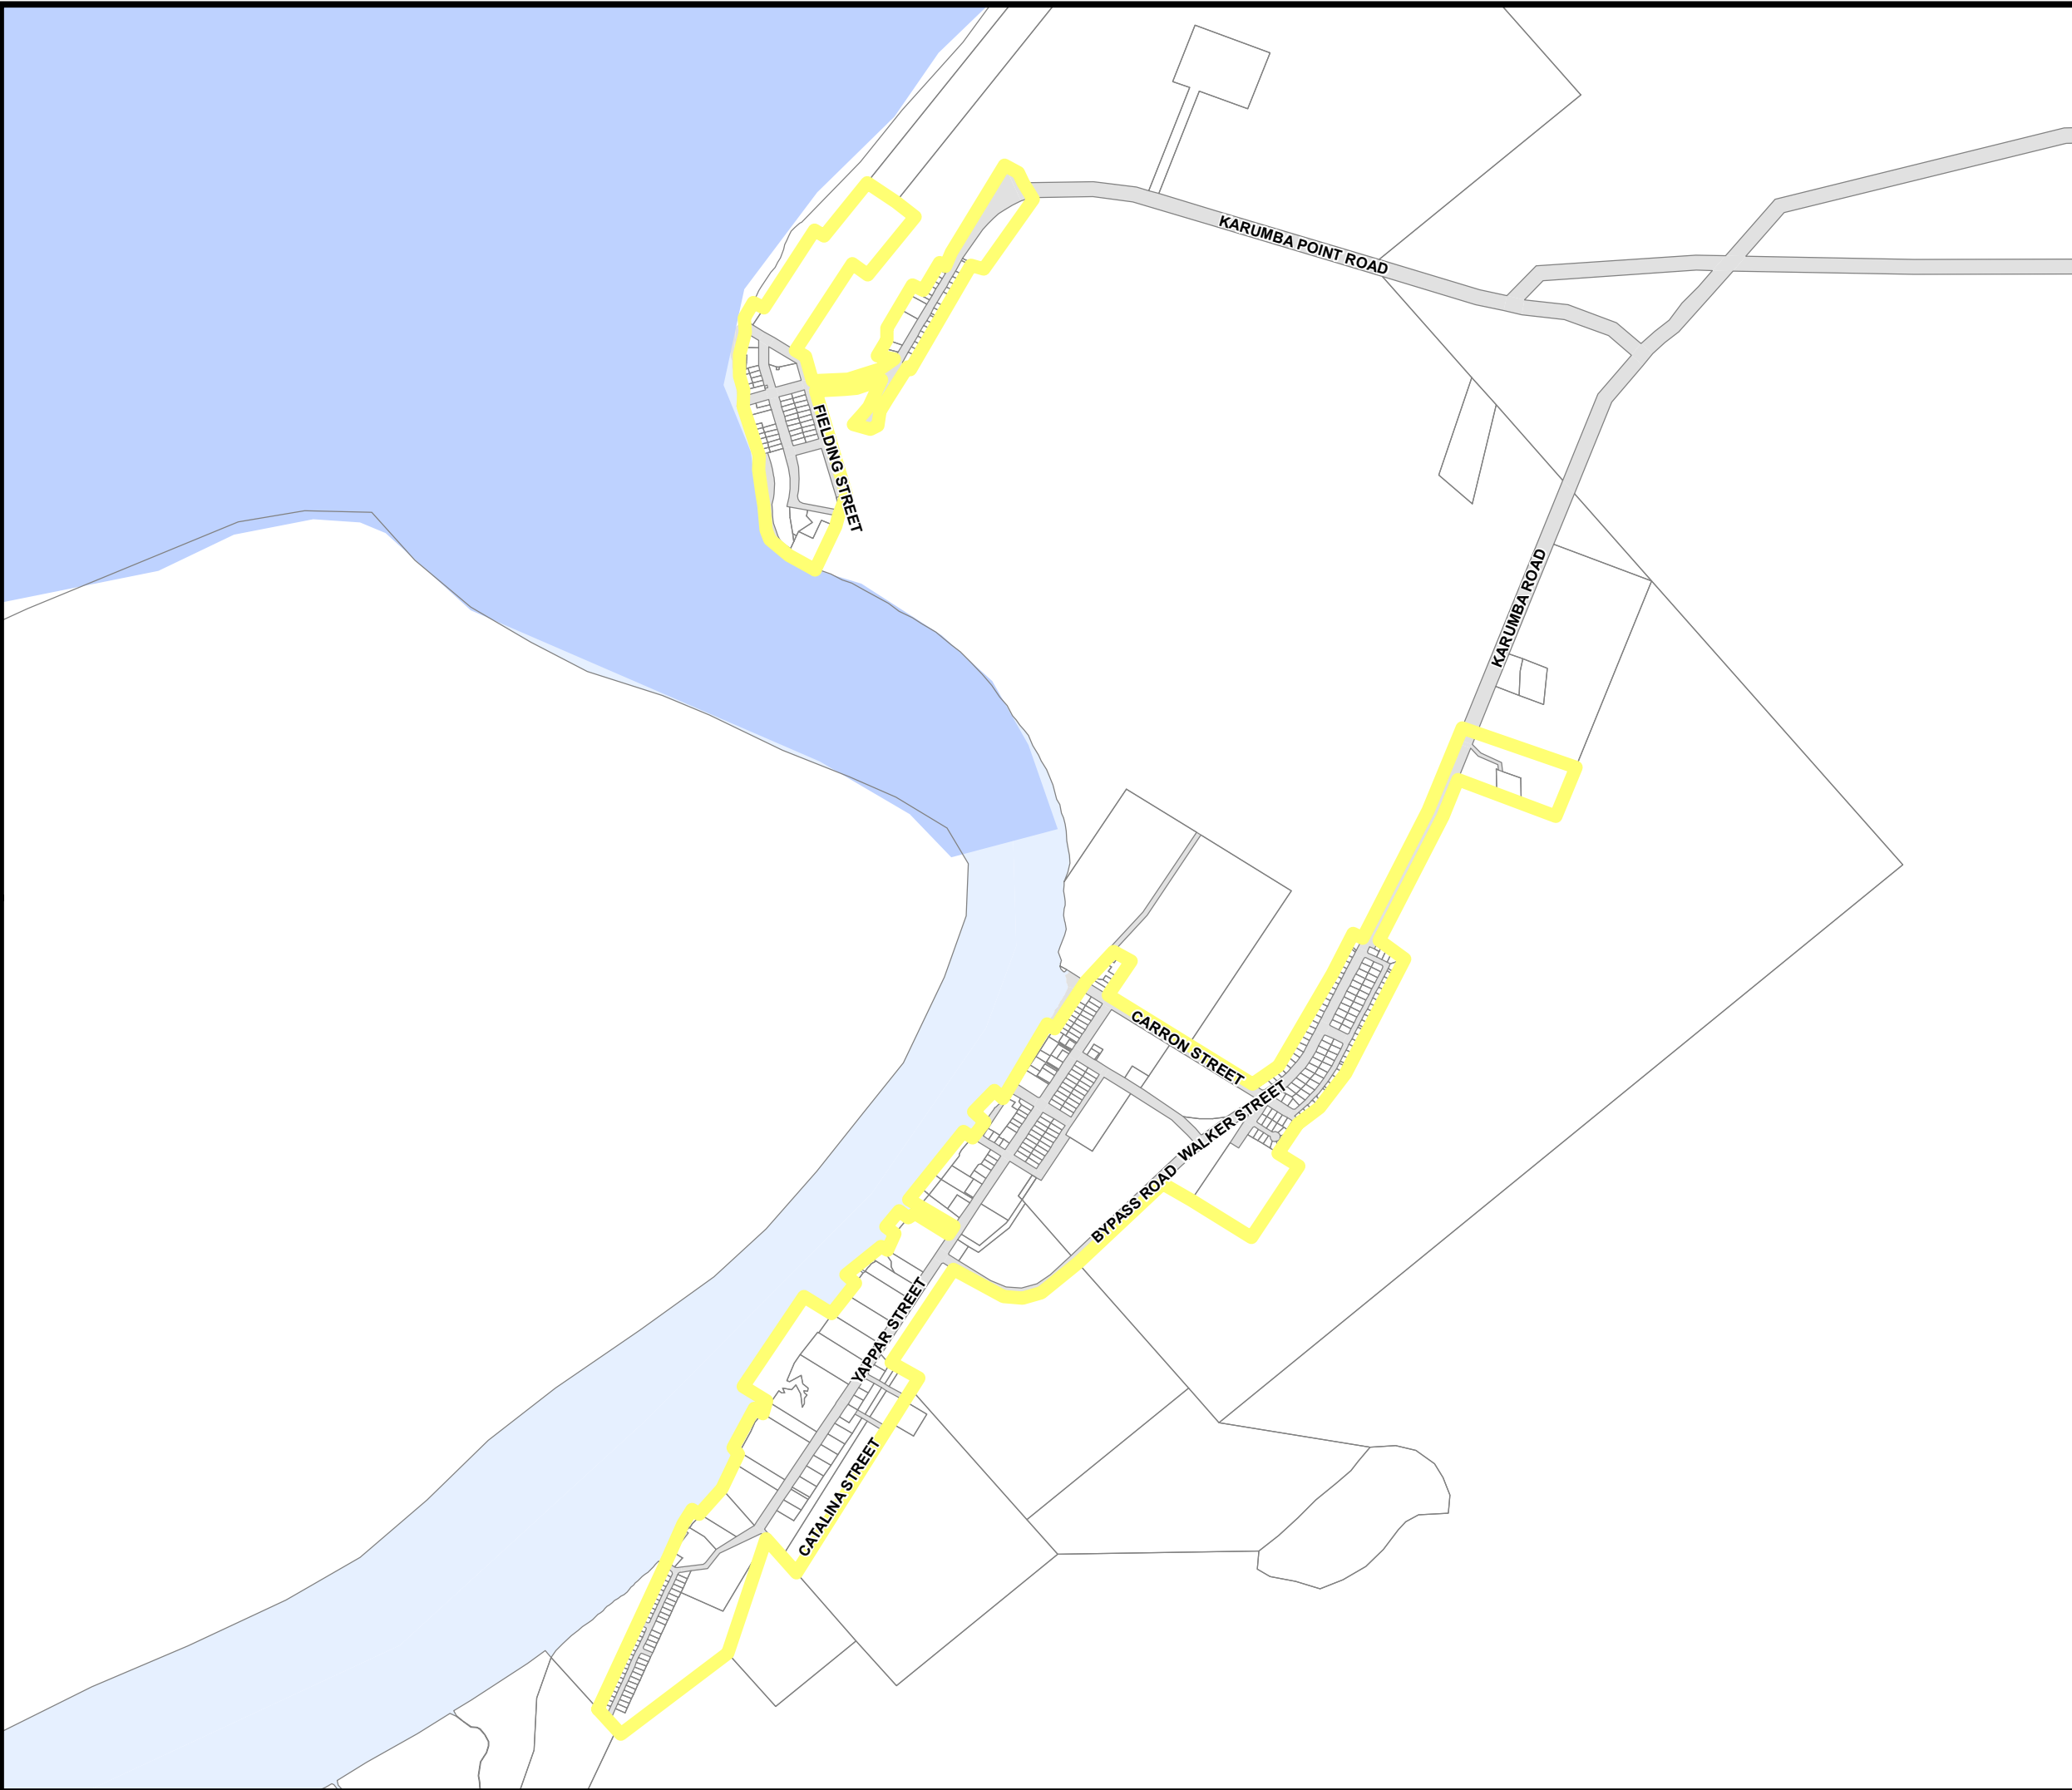

Carpentaria Shire Council
Priority Infrastructure Area (PIA)
Karumba

 PIA Area

© DCDB 2011 (DERM)

Disclaimer
No liability accepted for any loss or damage
which may arise from the use of or reliance
upon this information.

Approx Scale @ A3 1:25,000

PIPMap 01

Carpentaria Shire Council
Priority Infrastructure Area (PIA)
Normanton

 PIA Area

© DCDB 2011 (DERM)

Disclaimer
No liability accepted for any loss or damage
which may arise from the use of or reliance
upon this information.

Approx Scale @ A3 1:10,000

PIPMap 02