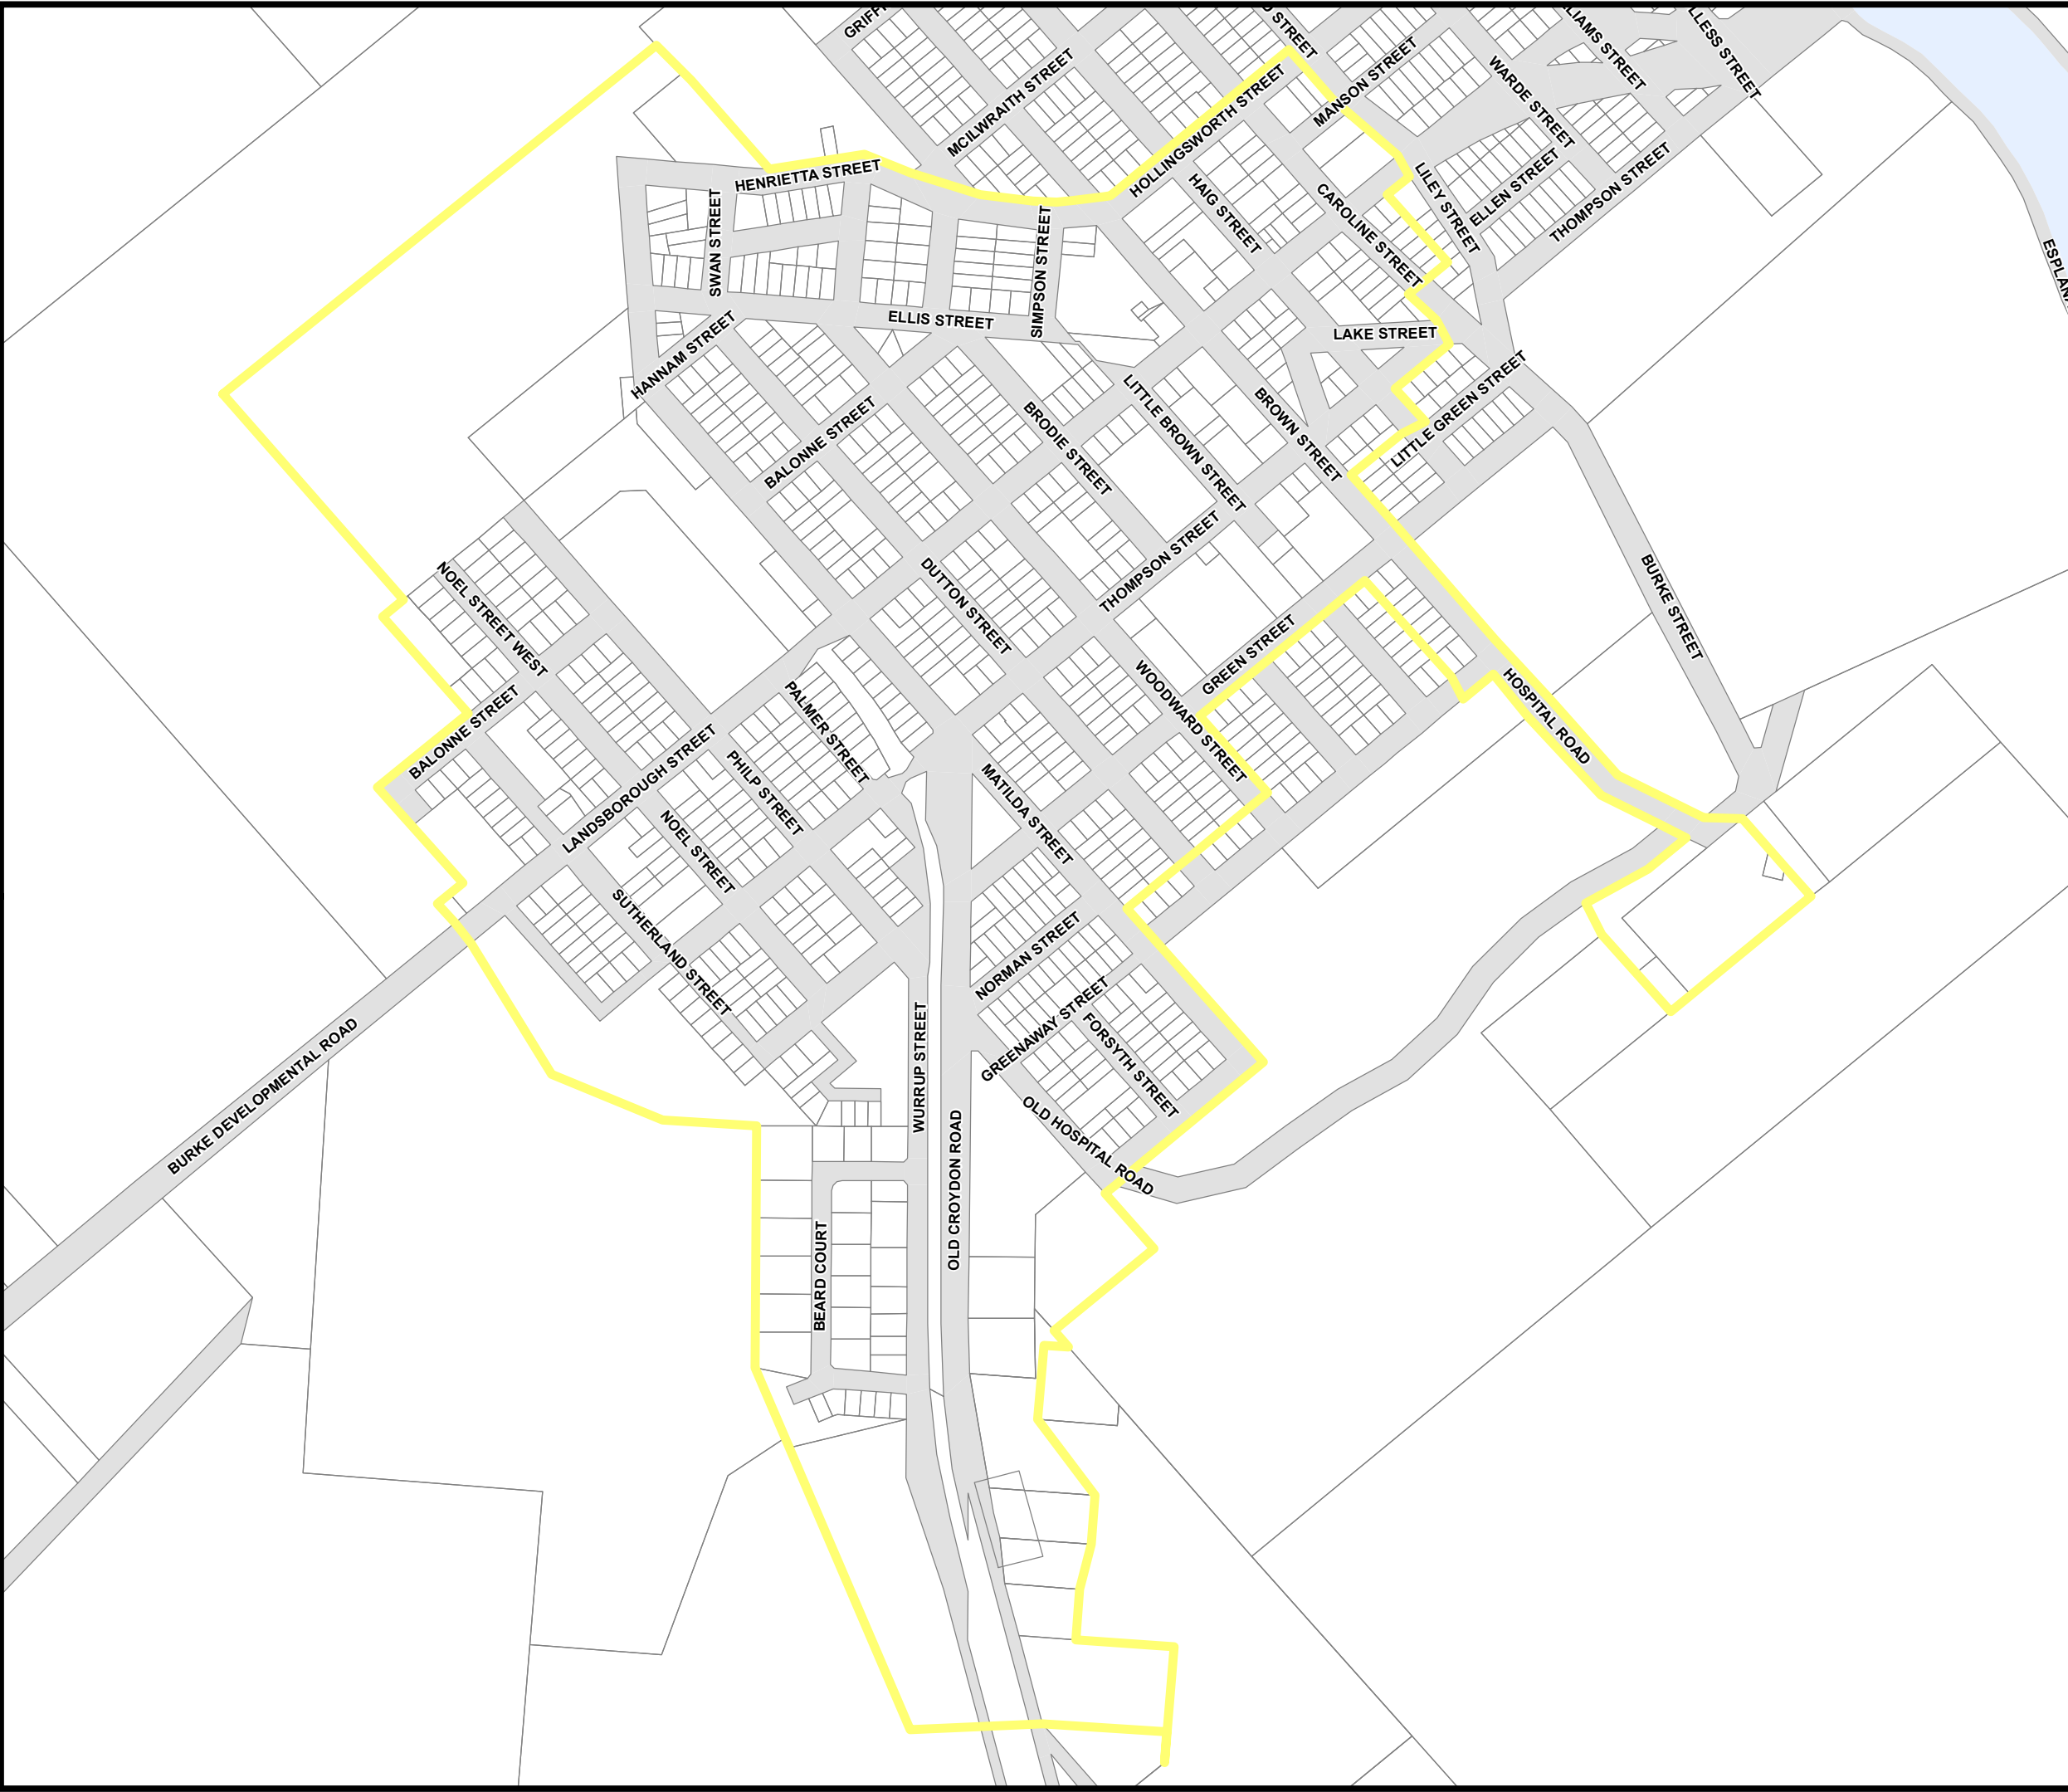

Carpentaria Shire Council
Priority Infrastructure Area (PIA)
Karumba

 PIA Area

© DCDB 2011 (DERM)

Disclaimer
No liability accepted for any loss or damage
which may arise from the use of or reliance
upon this information.

Approx Scale @ A3 1:25,000

PIPMap 01

Carpentaria Shire Council
Priority Infrastructure Area (PIA)
Normanton

 PIA Area

© DCDB 2011 (DERM)

Disclaimer
No liability accepted for any loss or damage
which may arise from the use of or reliance
upon this information.

Approx Scale @ A3 1:10,000

PIPMap 02