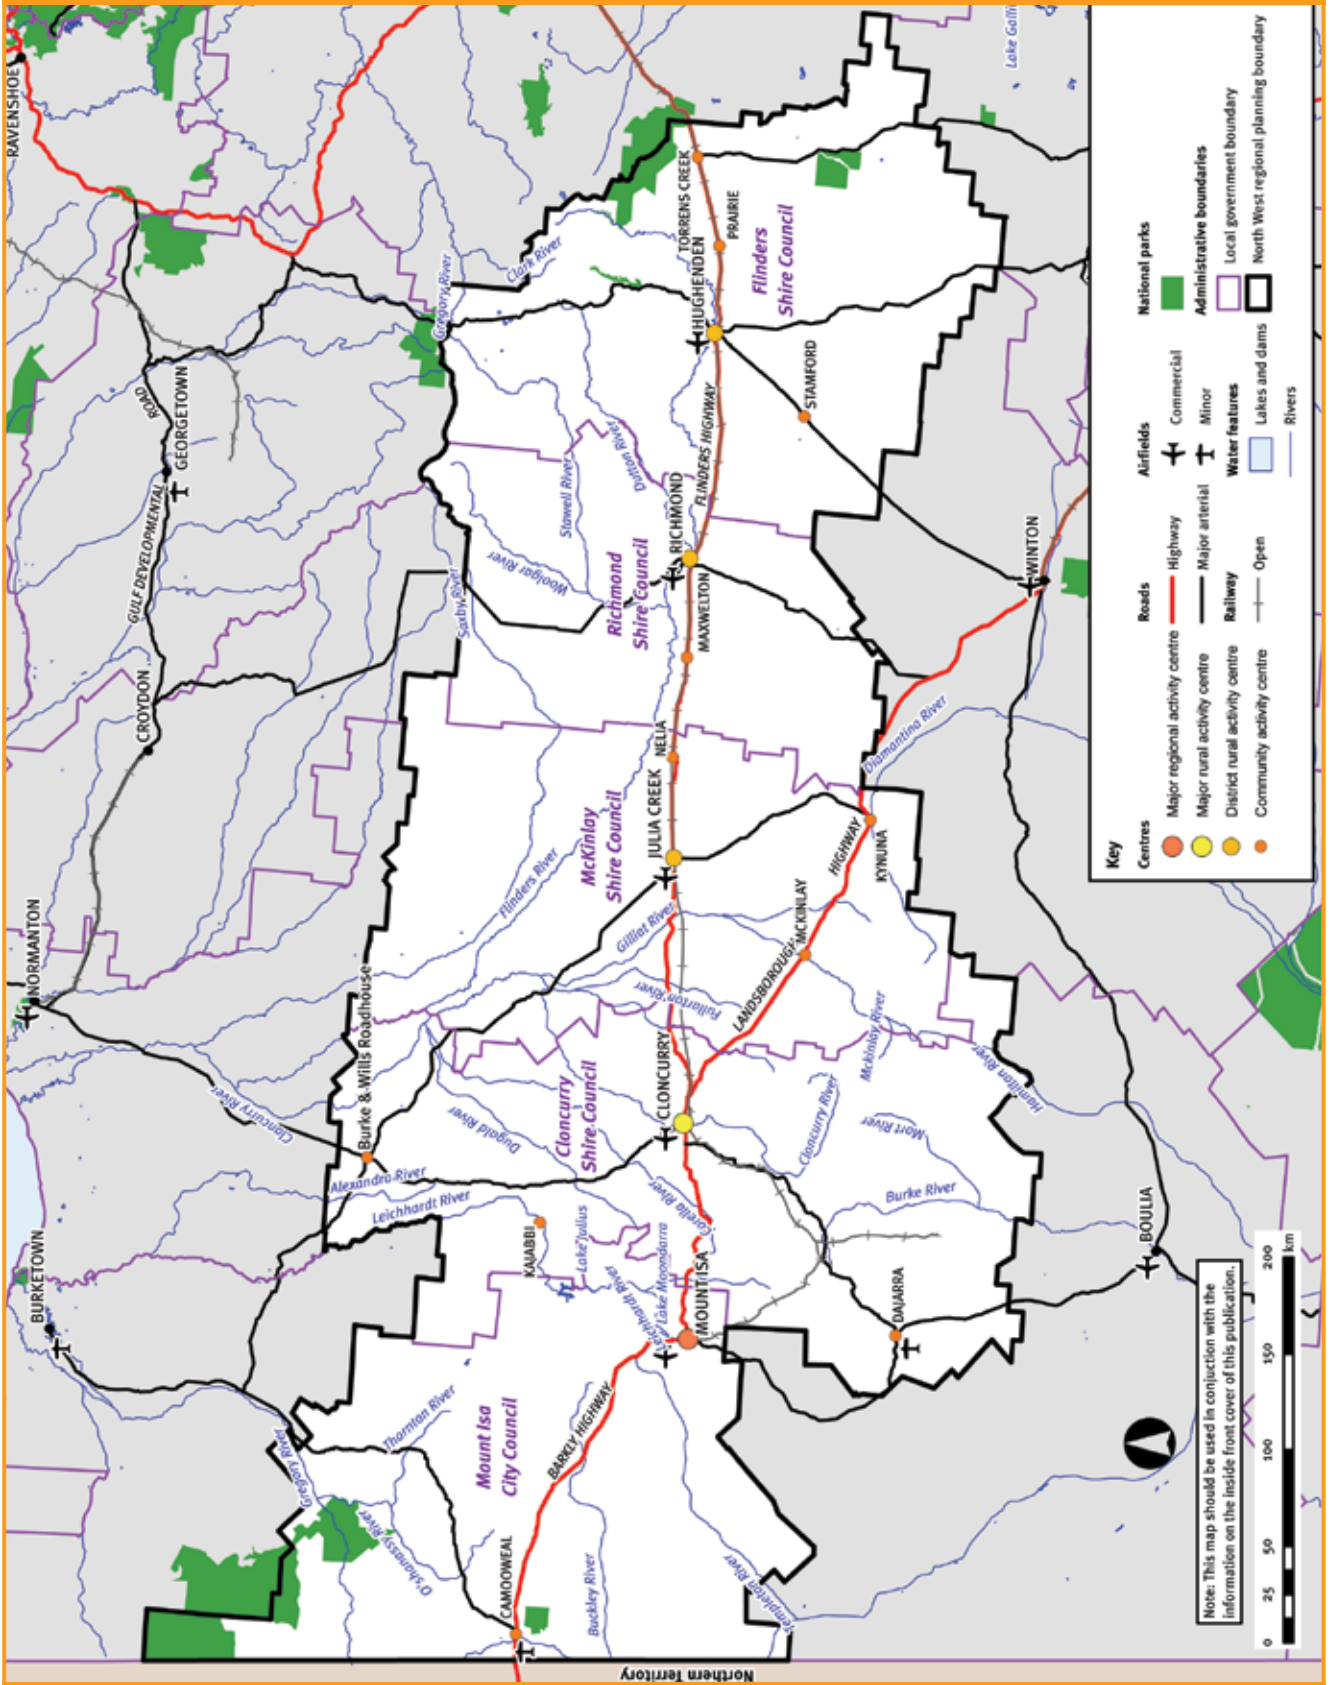

Maps

Map 2—Regional activity centres