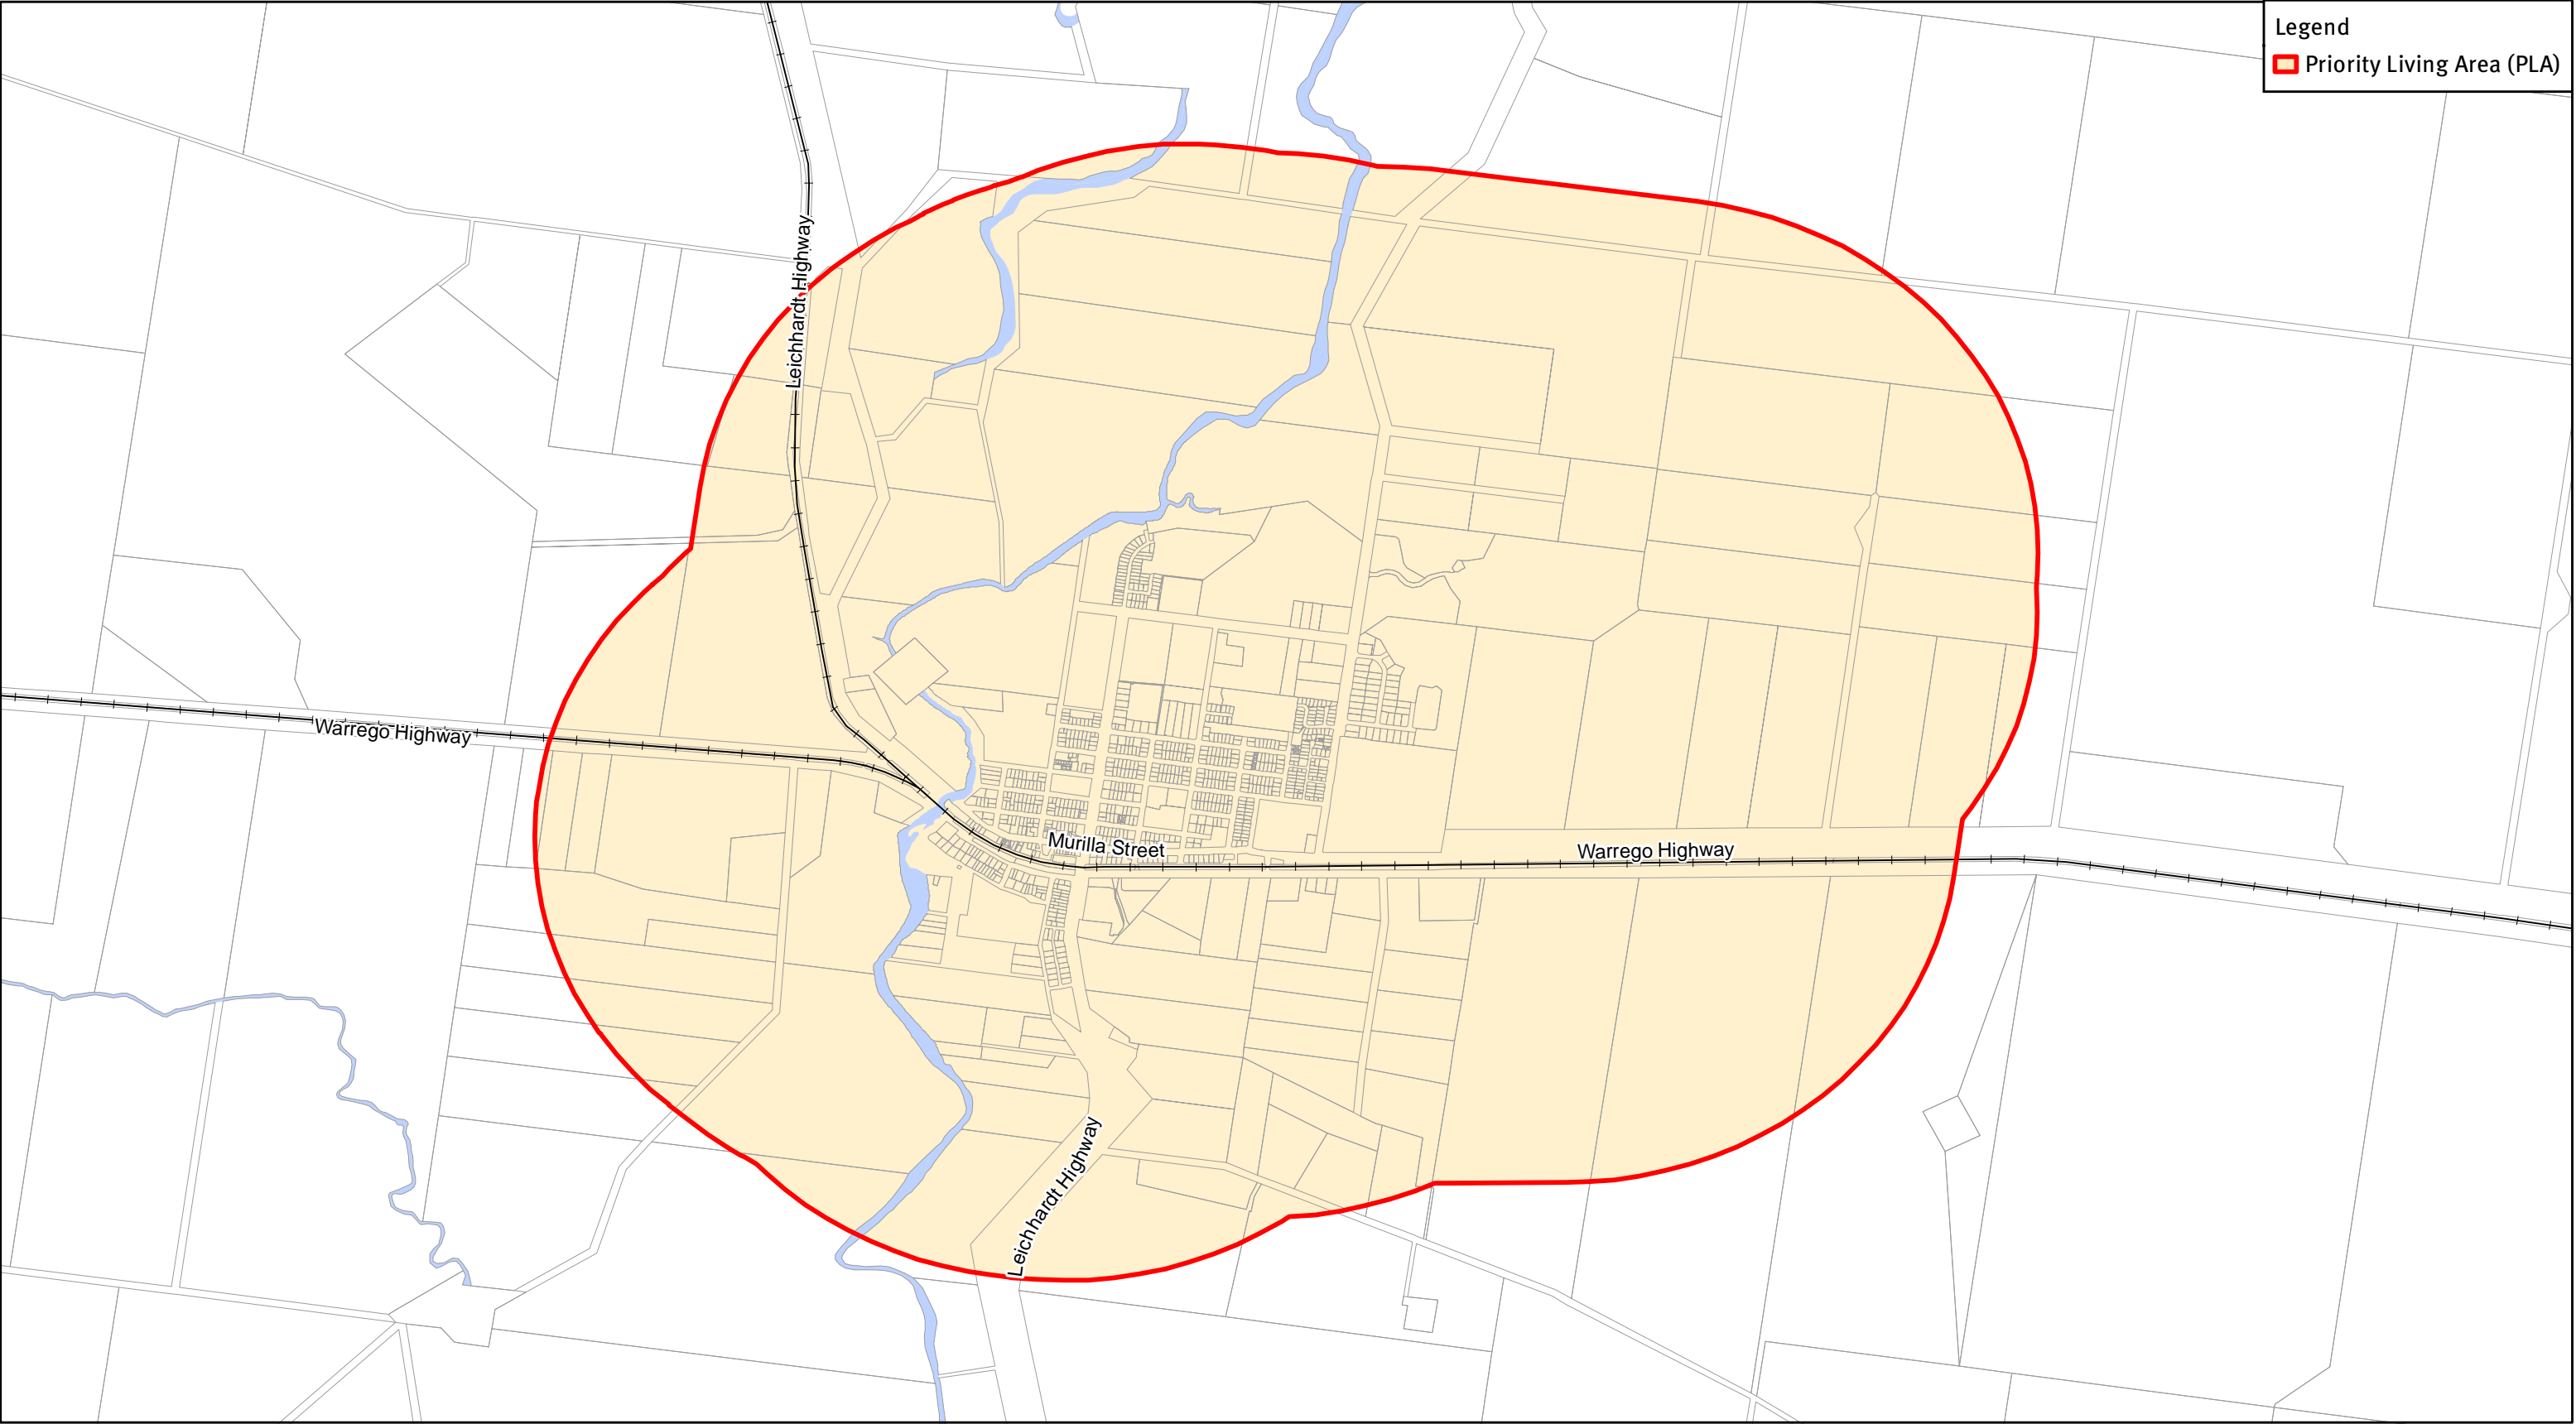

### Priority Living Area - Western Downs Regional - Miles

Legend  
Priority Living Area (PLA)

To the extent permitted by law, The Department of State Development, Infrastructure and Planning gives no warranty in relation to the material or information contained in this data (including accuracy, reliability, completeness or suitability) and accepts no liability (including without limitation, liability in negligence) for any loss, damage or costs (including indirect or consequential damage) relating to any use of the material or information contained in this data; and responsibility or liability for any loss or damage arising from its use.