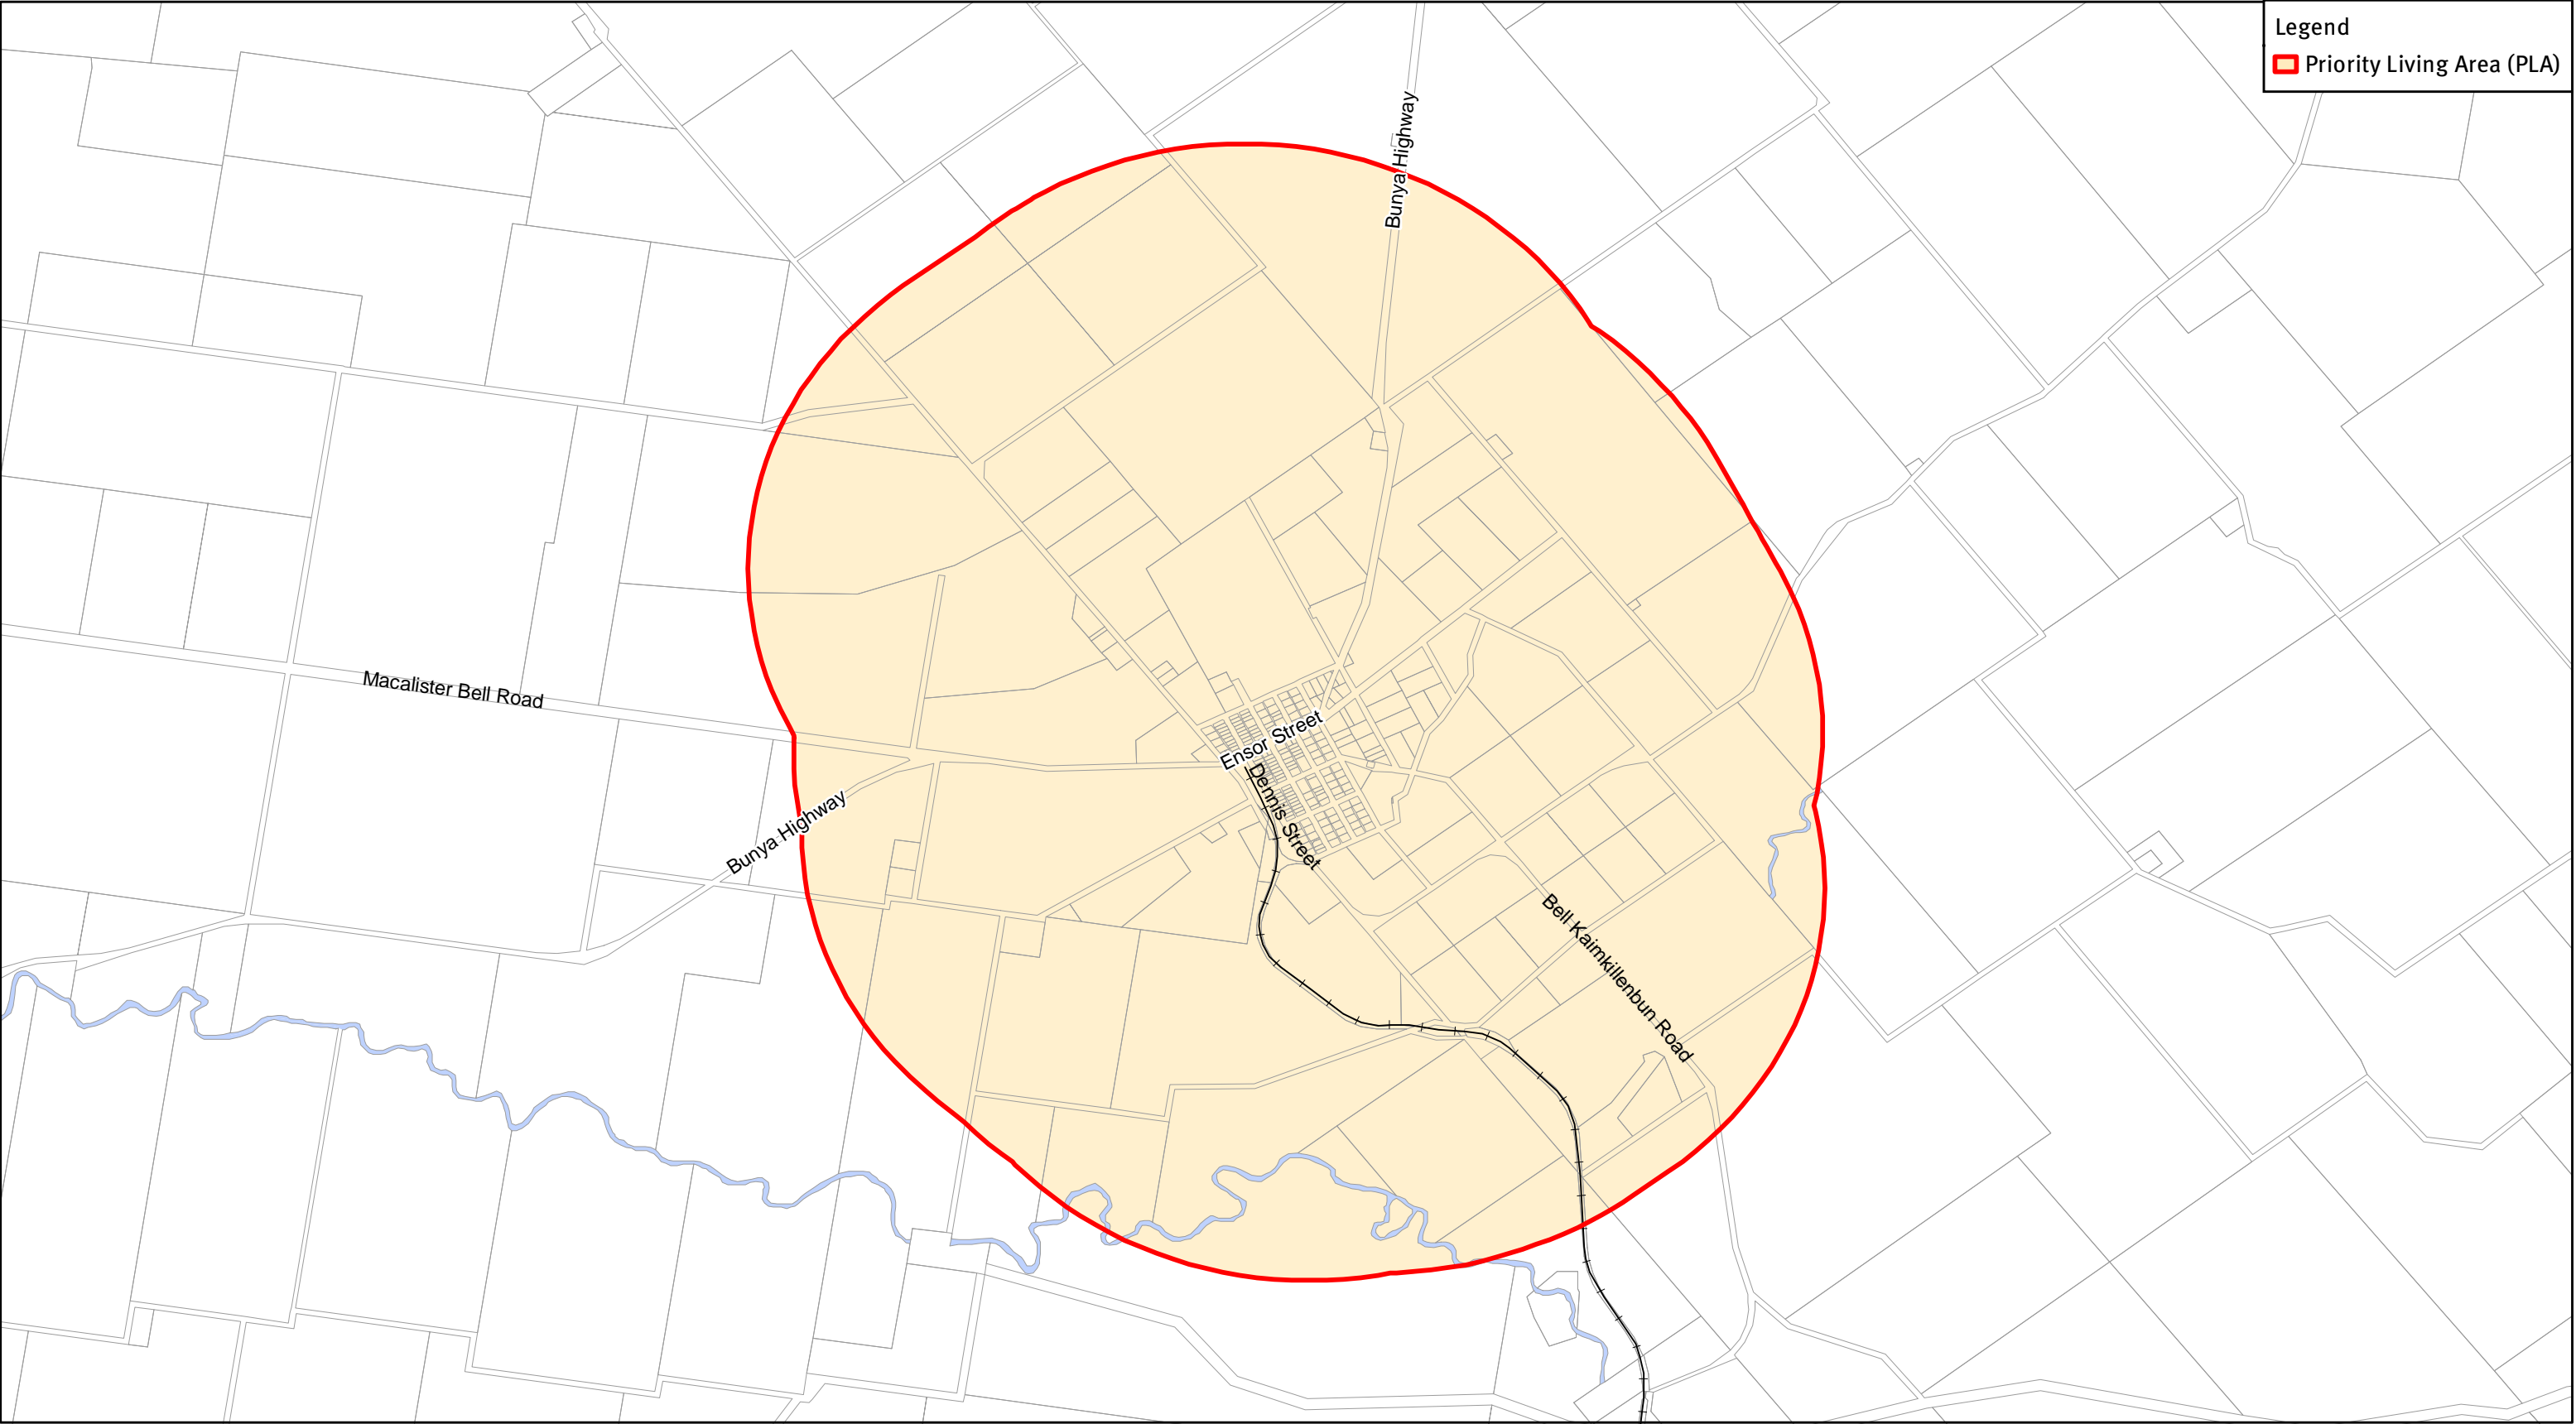

Priority Living Area - Western Downs Regional - Bell

Legend
Priority Living Area (PLA)

To the extent permitted by law, The Department of State Development, Infrastructure and Planning gives no warranty in relation to the material or information contained in this data (including accuracy, reliability, completeness or suitability) and accepts no liability (including without limitation, liability in negligence) for any loss, damage or costs (including indirect or consequential damage) relating to any use of the material or information contained in this data; and responsibility or liability for any loss or damage arising from its use.