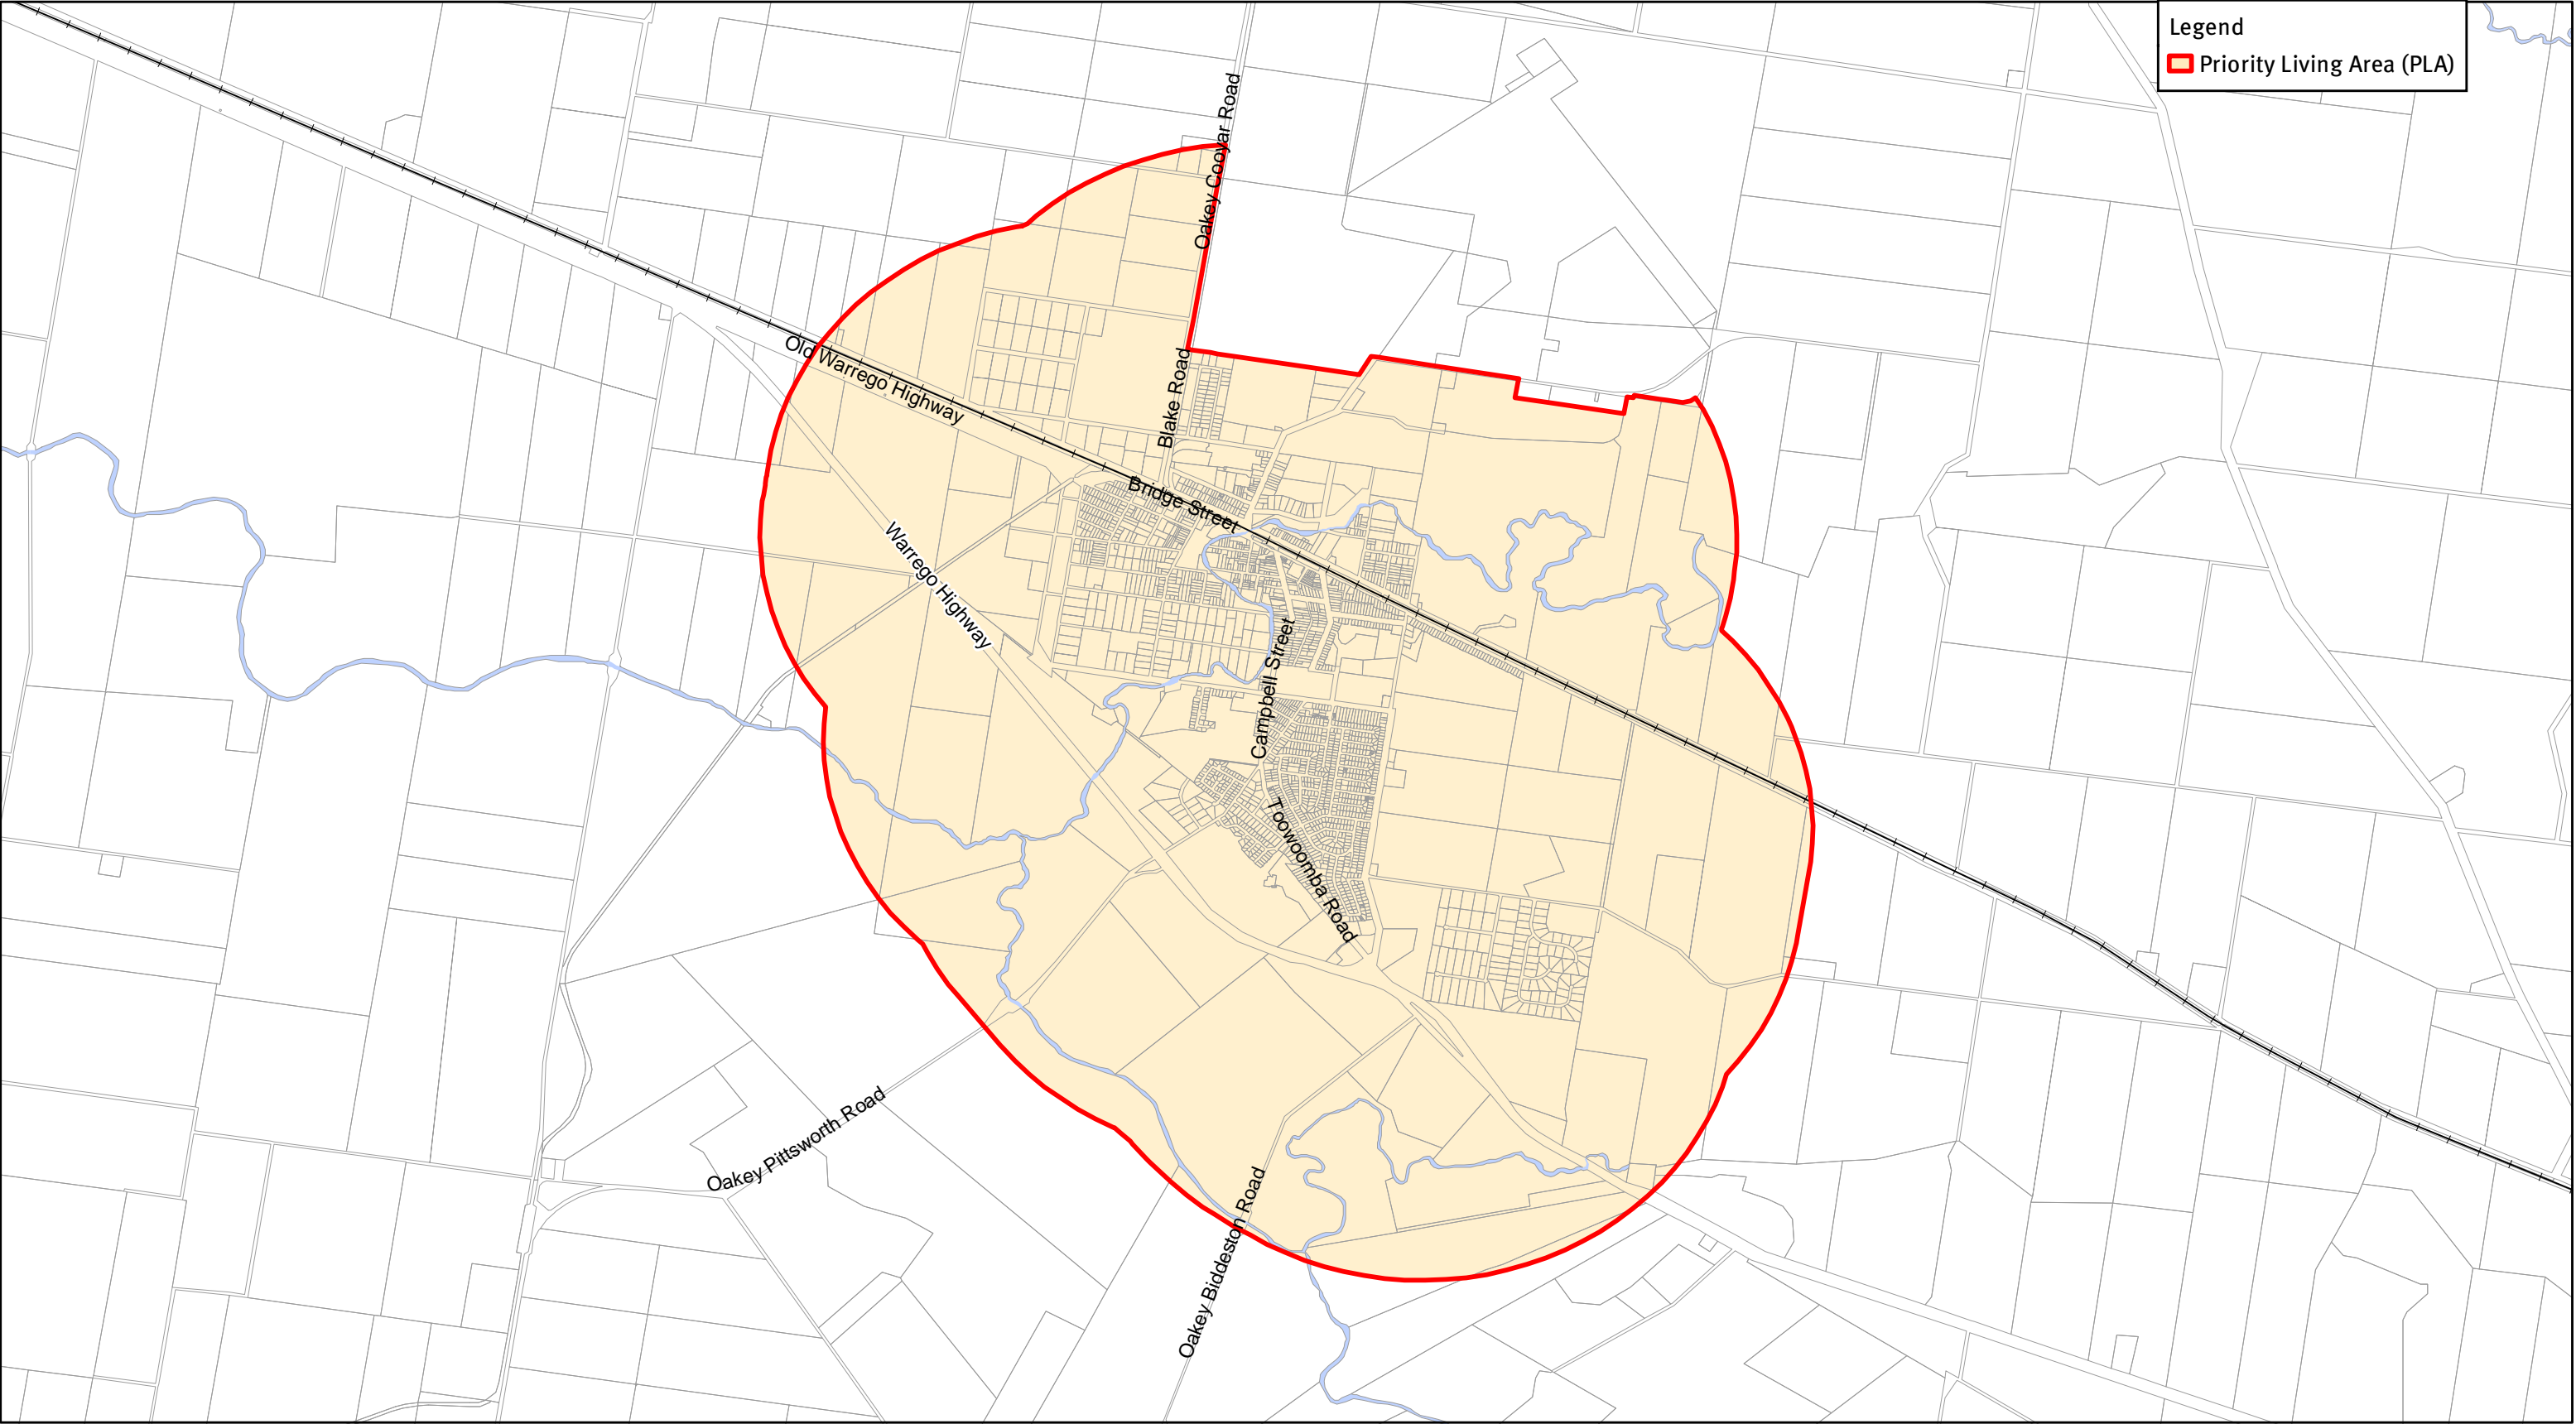

# Proposed Priority Living Area - Toowoomba Regional - Oakey

Legend  
Priority Living Area (PLA)

To the extent permitted by law, The Department of State Development, Infrastructure and Planning gives no warranty in relation to the material or information contained in this data (including accuracy, reliability, completeness or suitability) and accepts no liability (including without limitation, liability in negligence) for any loss, damage or costs (including indirect or consequential damage) relating to any use of the material or information contained in this data; and responsibility or liability for any loss or damage arising from its use.