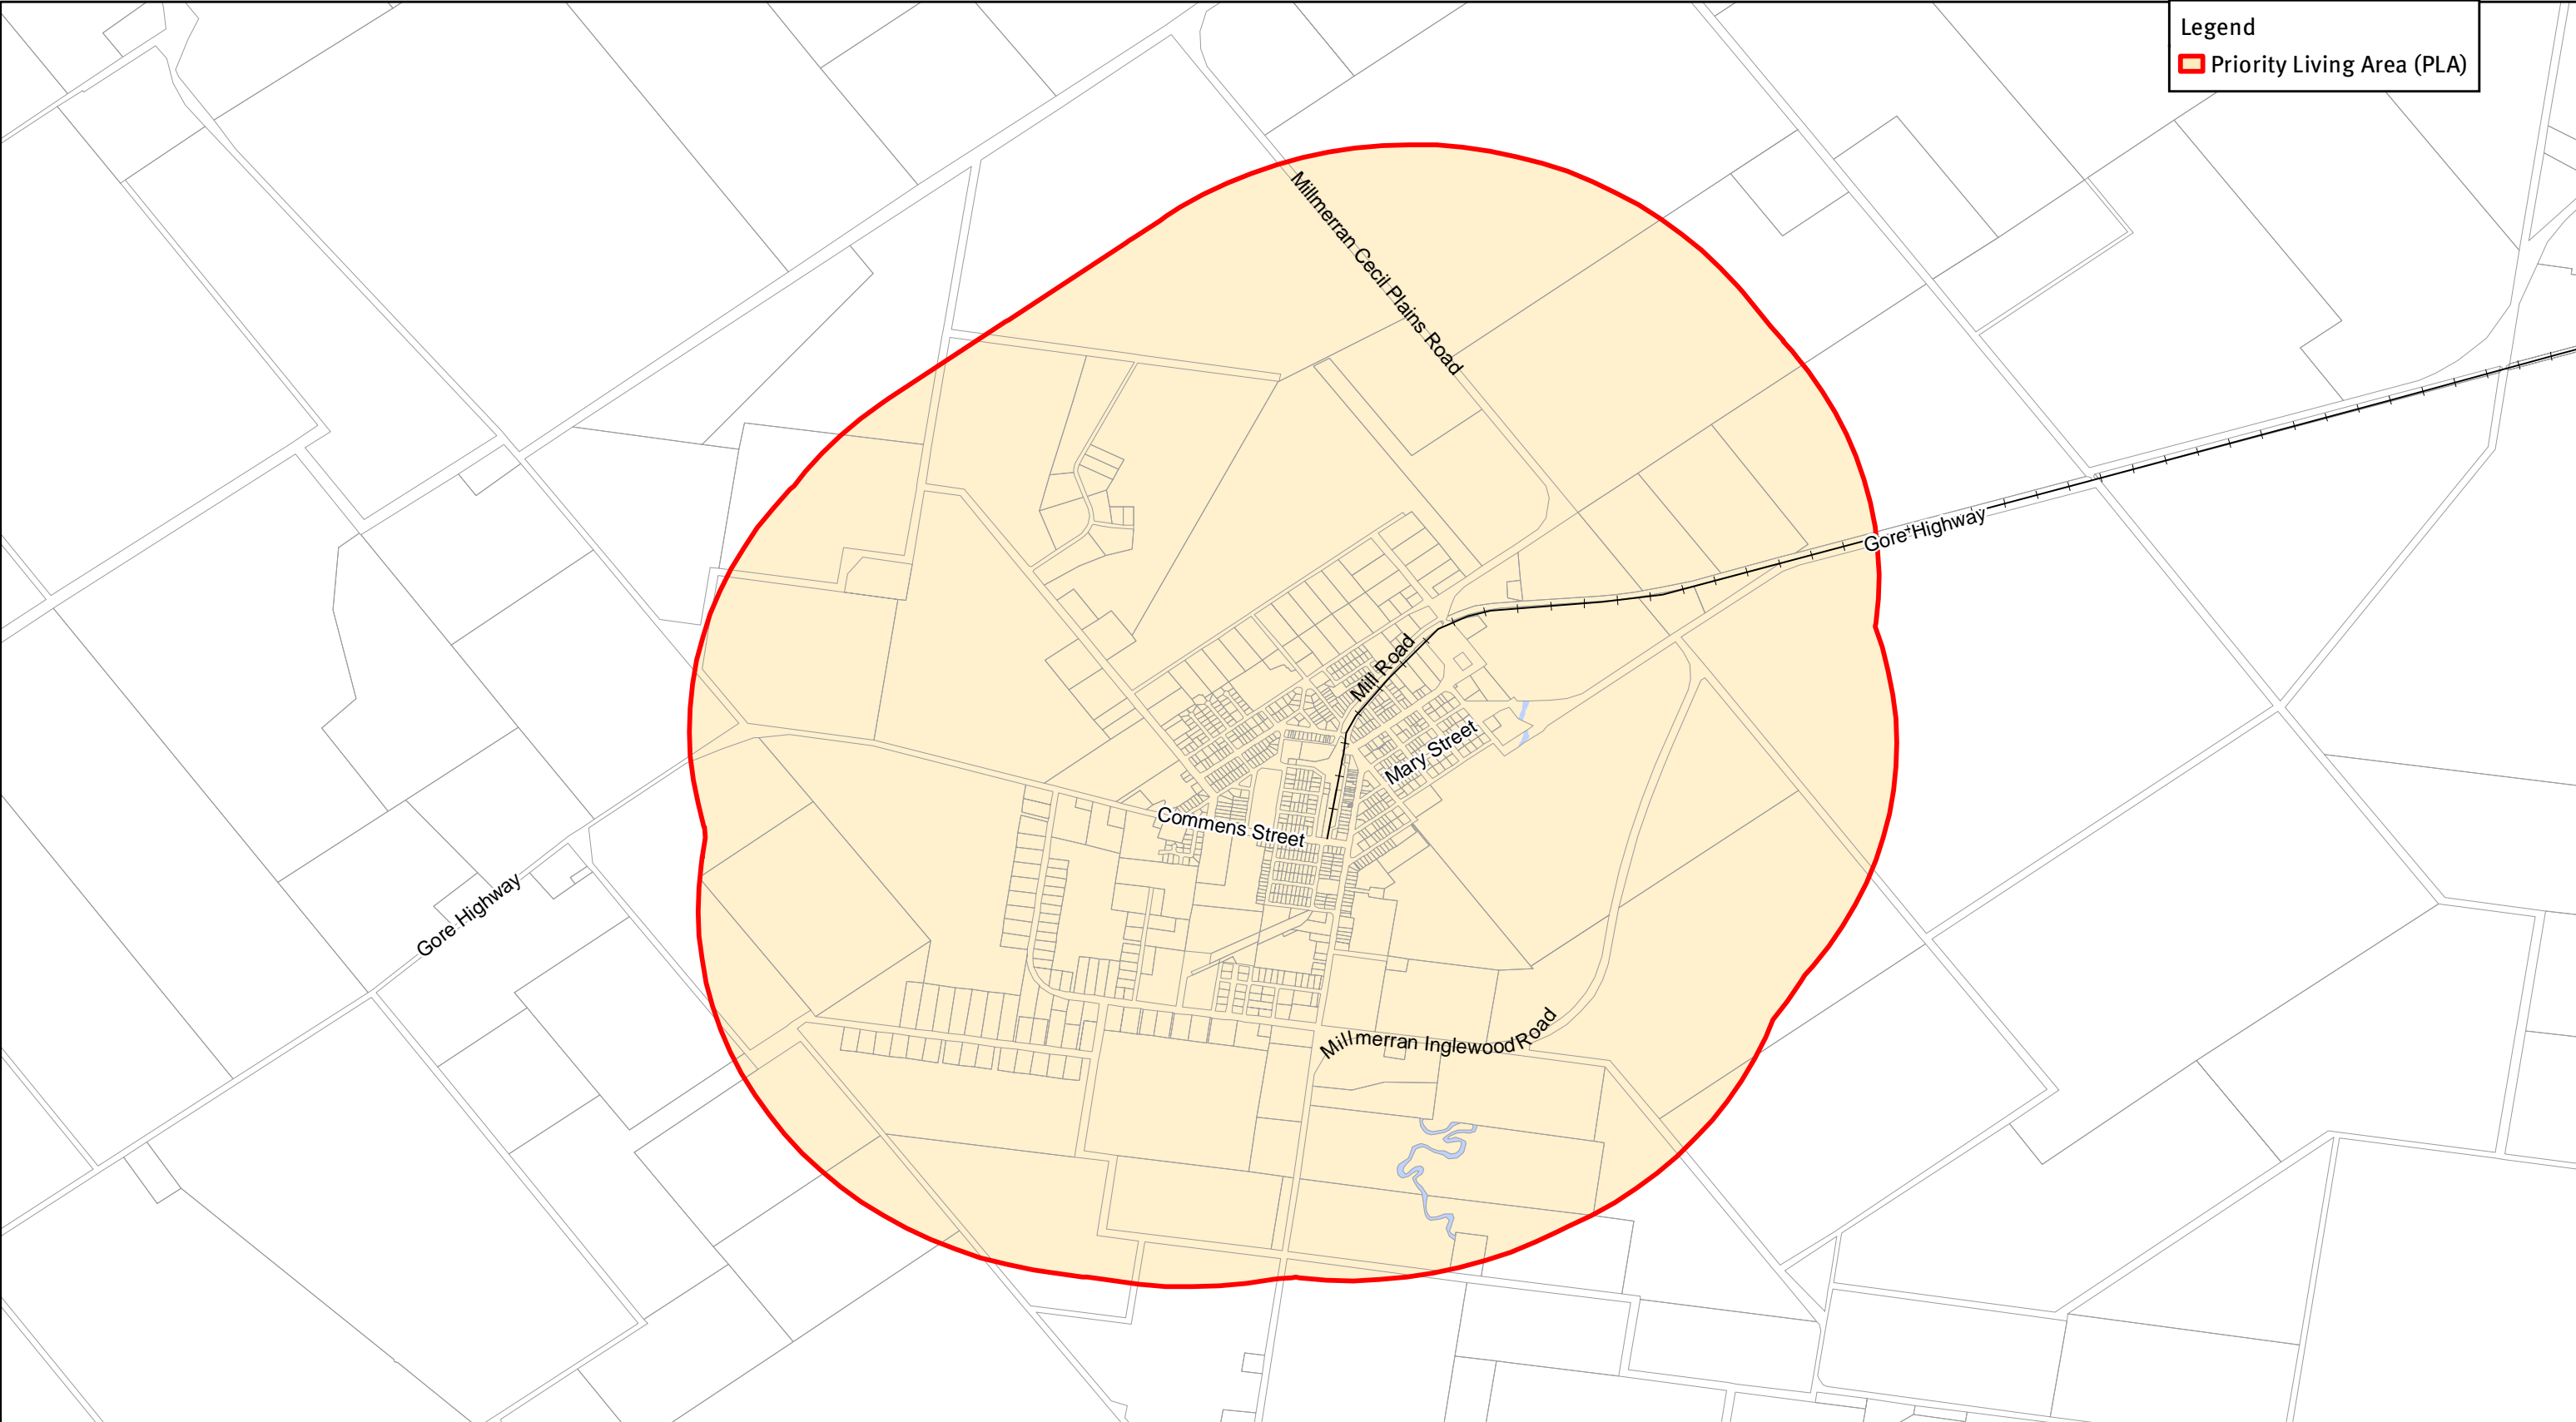

Proposed Priority Living Area - Toowoomba Regional - Millmerran

Legend
Priority Living Area (PLA)

To the extent permitted by law, The Department of State Development, Infrastructure and Planning gives no warranty in relation to the material or information contained in this data (including accuracy, reliability, completeness or suitability) and accepts no liability (including without limitation, liability in negligence) for any loss, damage or costs (including indirect or consequential damage) relating to any use of the material or information contained in this data; and responsibility or liability for any loss or damage arising from its use.