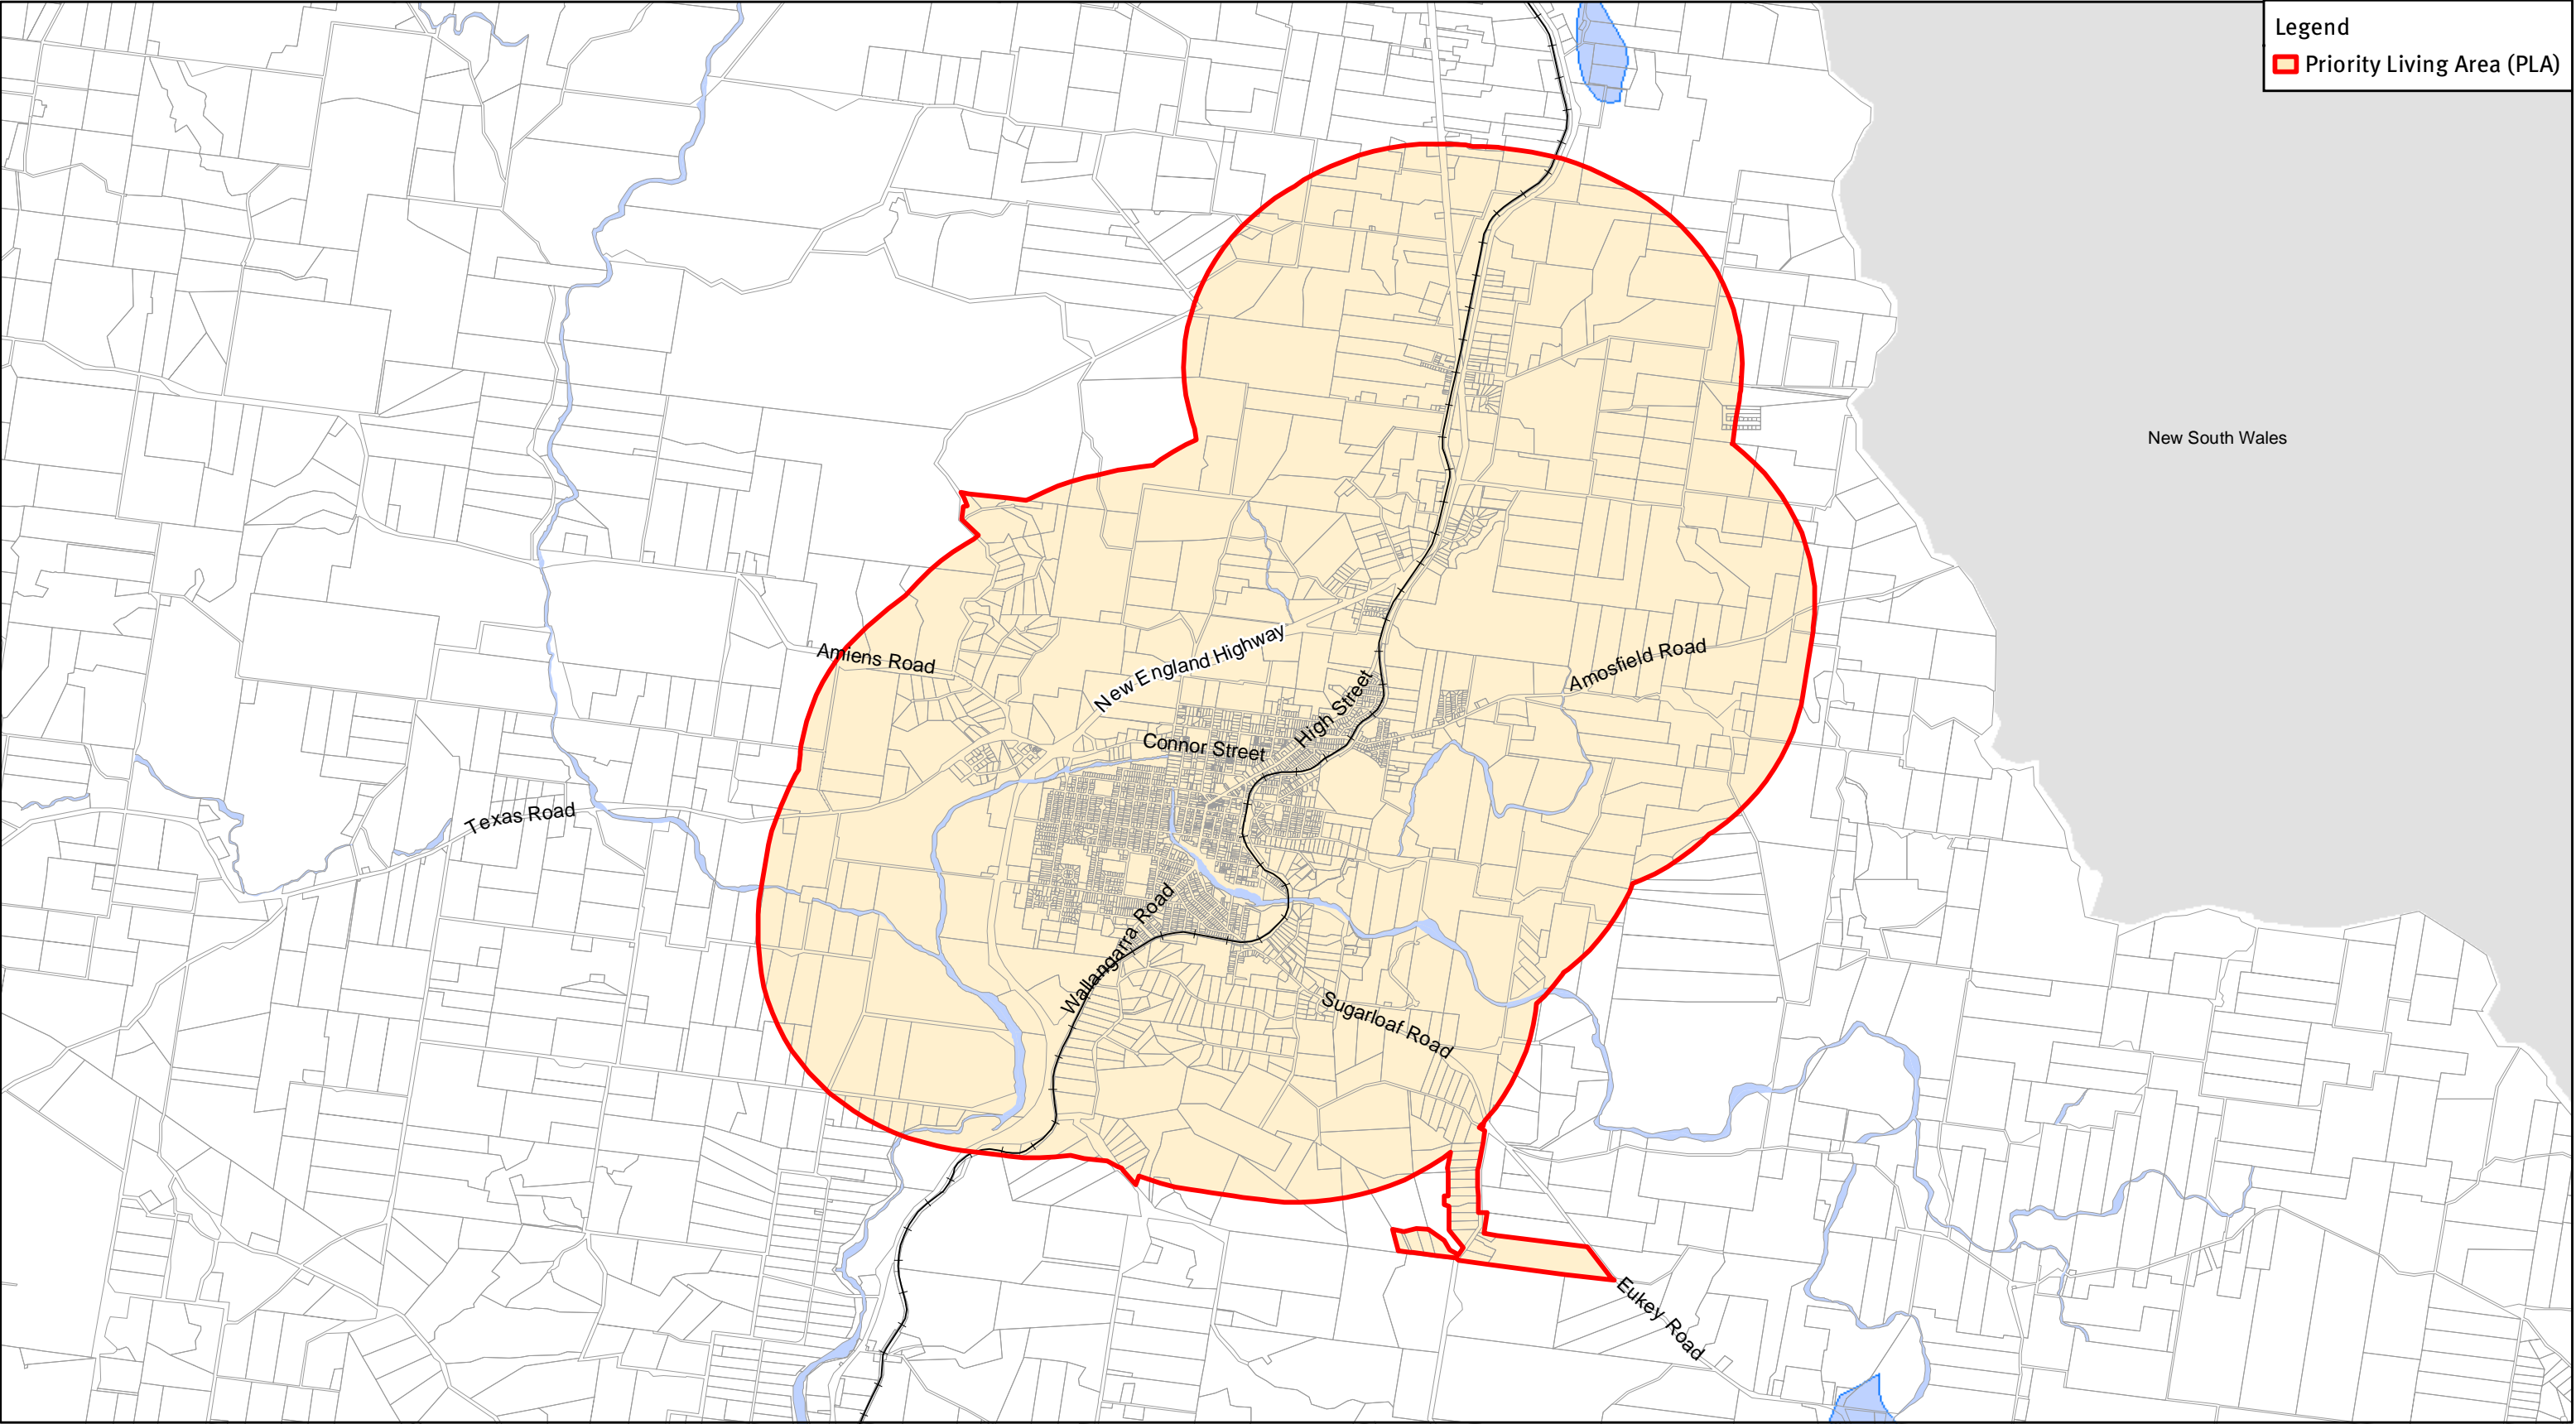

# Priority Living Area - Southern Downs Regional - Stanthorpe

**Legend**  
Priority Living Area (PLA)

To the extent permitted by law, The Department of State Development, Infrastructure and Planning gives no warranty in relation to the material or information contained in this data (including accuracy, reliability, completeness or suitability) and accepts no liability (including without limitation, liability in negligence) for any loss, damage or costs (including indirect or consequential damage) relating to any use of the material or information contained in this data; and responsibility or liability for any loss or damage arising from its use.