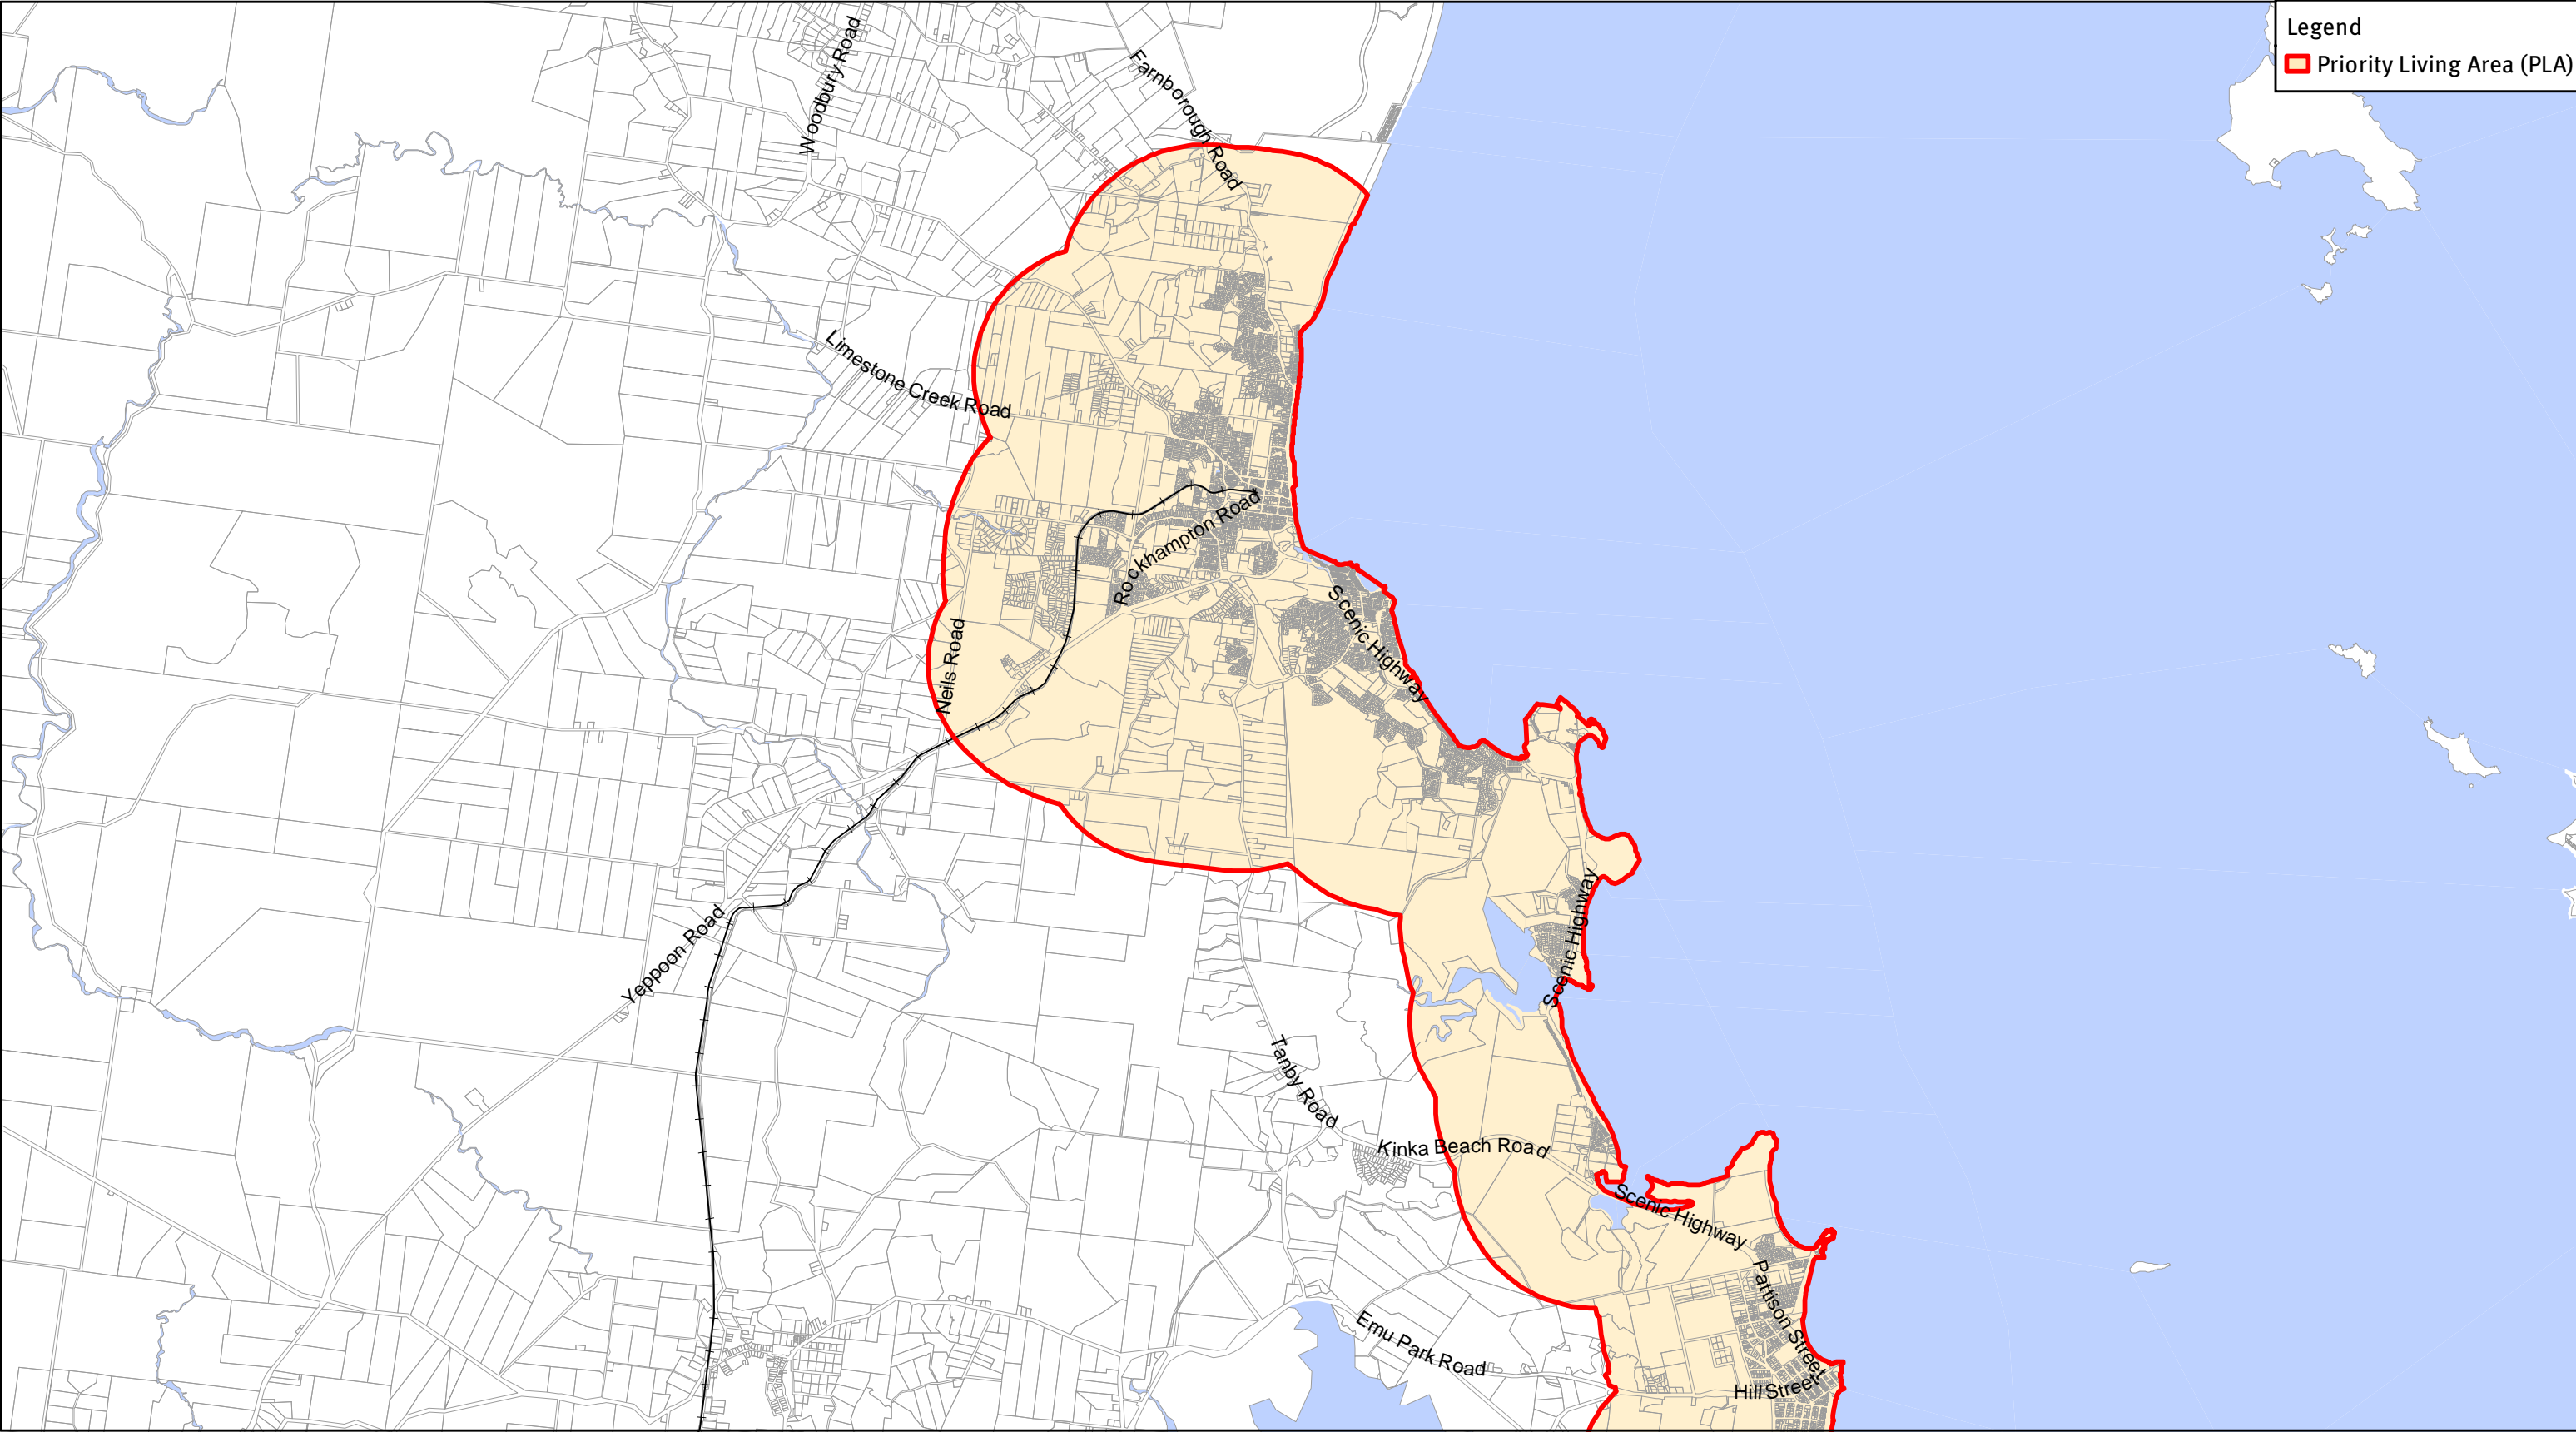

Priority Living Area - Rockhampton Regional - Yeppoon/Kinka Beach/Mulambin

Legend
Priority Living Area (PLA)

To the extent permitted by law, The Department of State Development, Infrastructure and Planning gives no warranty in relation to the material or information contained in this data (including accuracy, reliability, completeness or suitability) and accepts no liability (including without limitation, liability in negligence) for any loss, damage or costs (including indirect or consequential damage) relating to any use of the material or information contained in this data; and responsibility or liability for any loss or damage arising from its use.