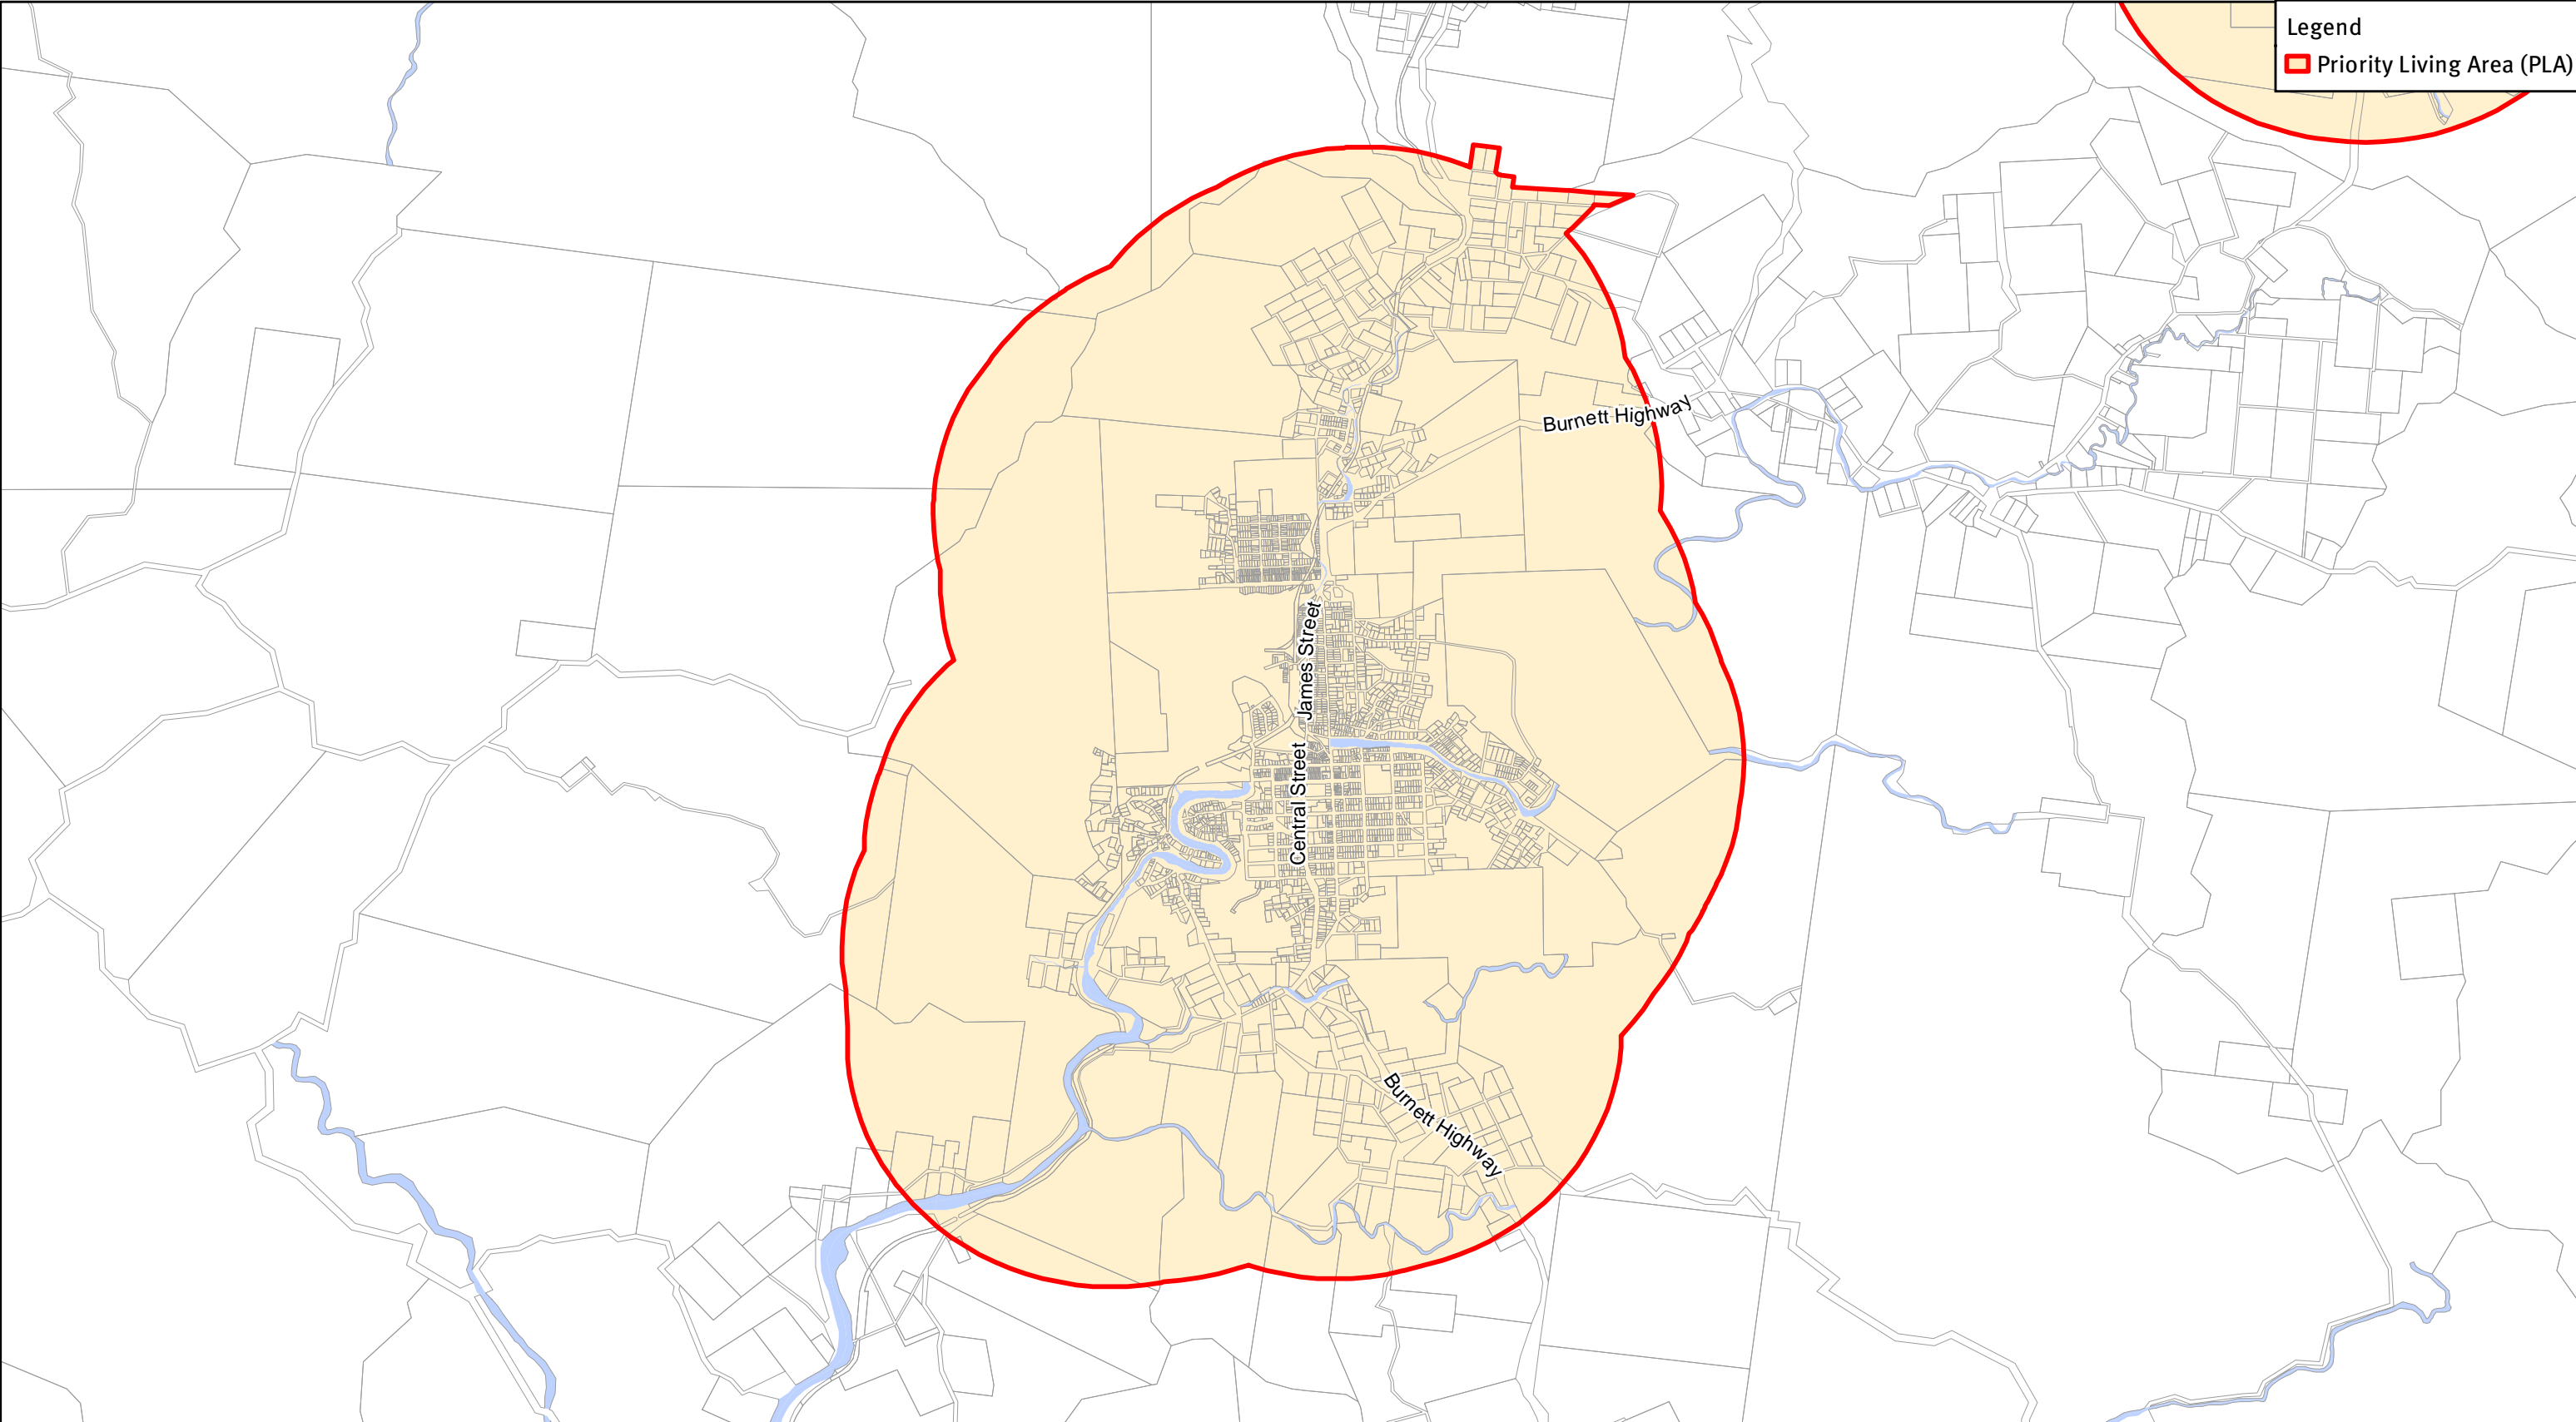

# Priority Living Area - Rockhampton Regional - Mount Morgan

Legend  
Priority Living Area (PLA)

To the extent permitted by law, The Department of State Development, Infrastructure and Planning gives no warranty in relation to the material or information contained in this data (including accuracy, reliability, completeness or suitability) and accepts no liability (including without limitation, liability in negligence) for any loss, damage or costs (including indirect or consequential damage) relating to any use of the material or information contained in this data; and responsibility or liability for any loss or damage arising from its use.