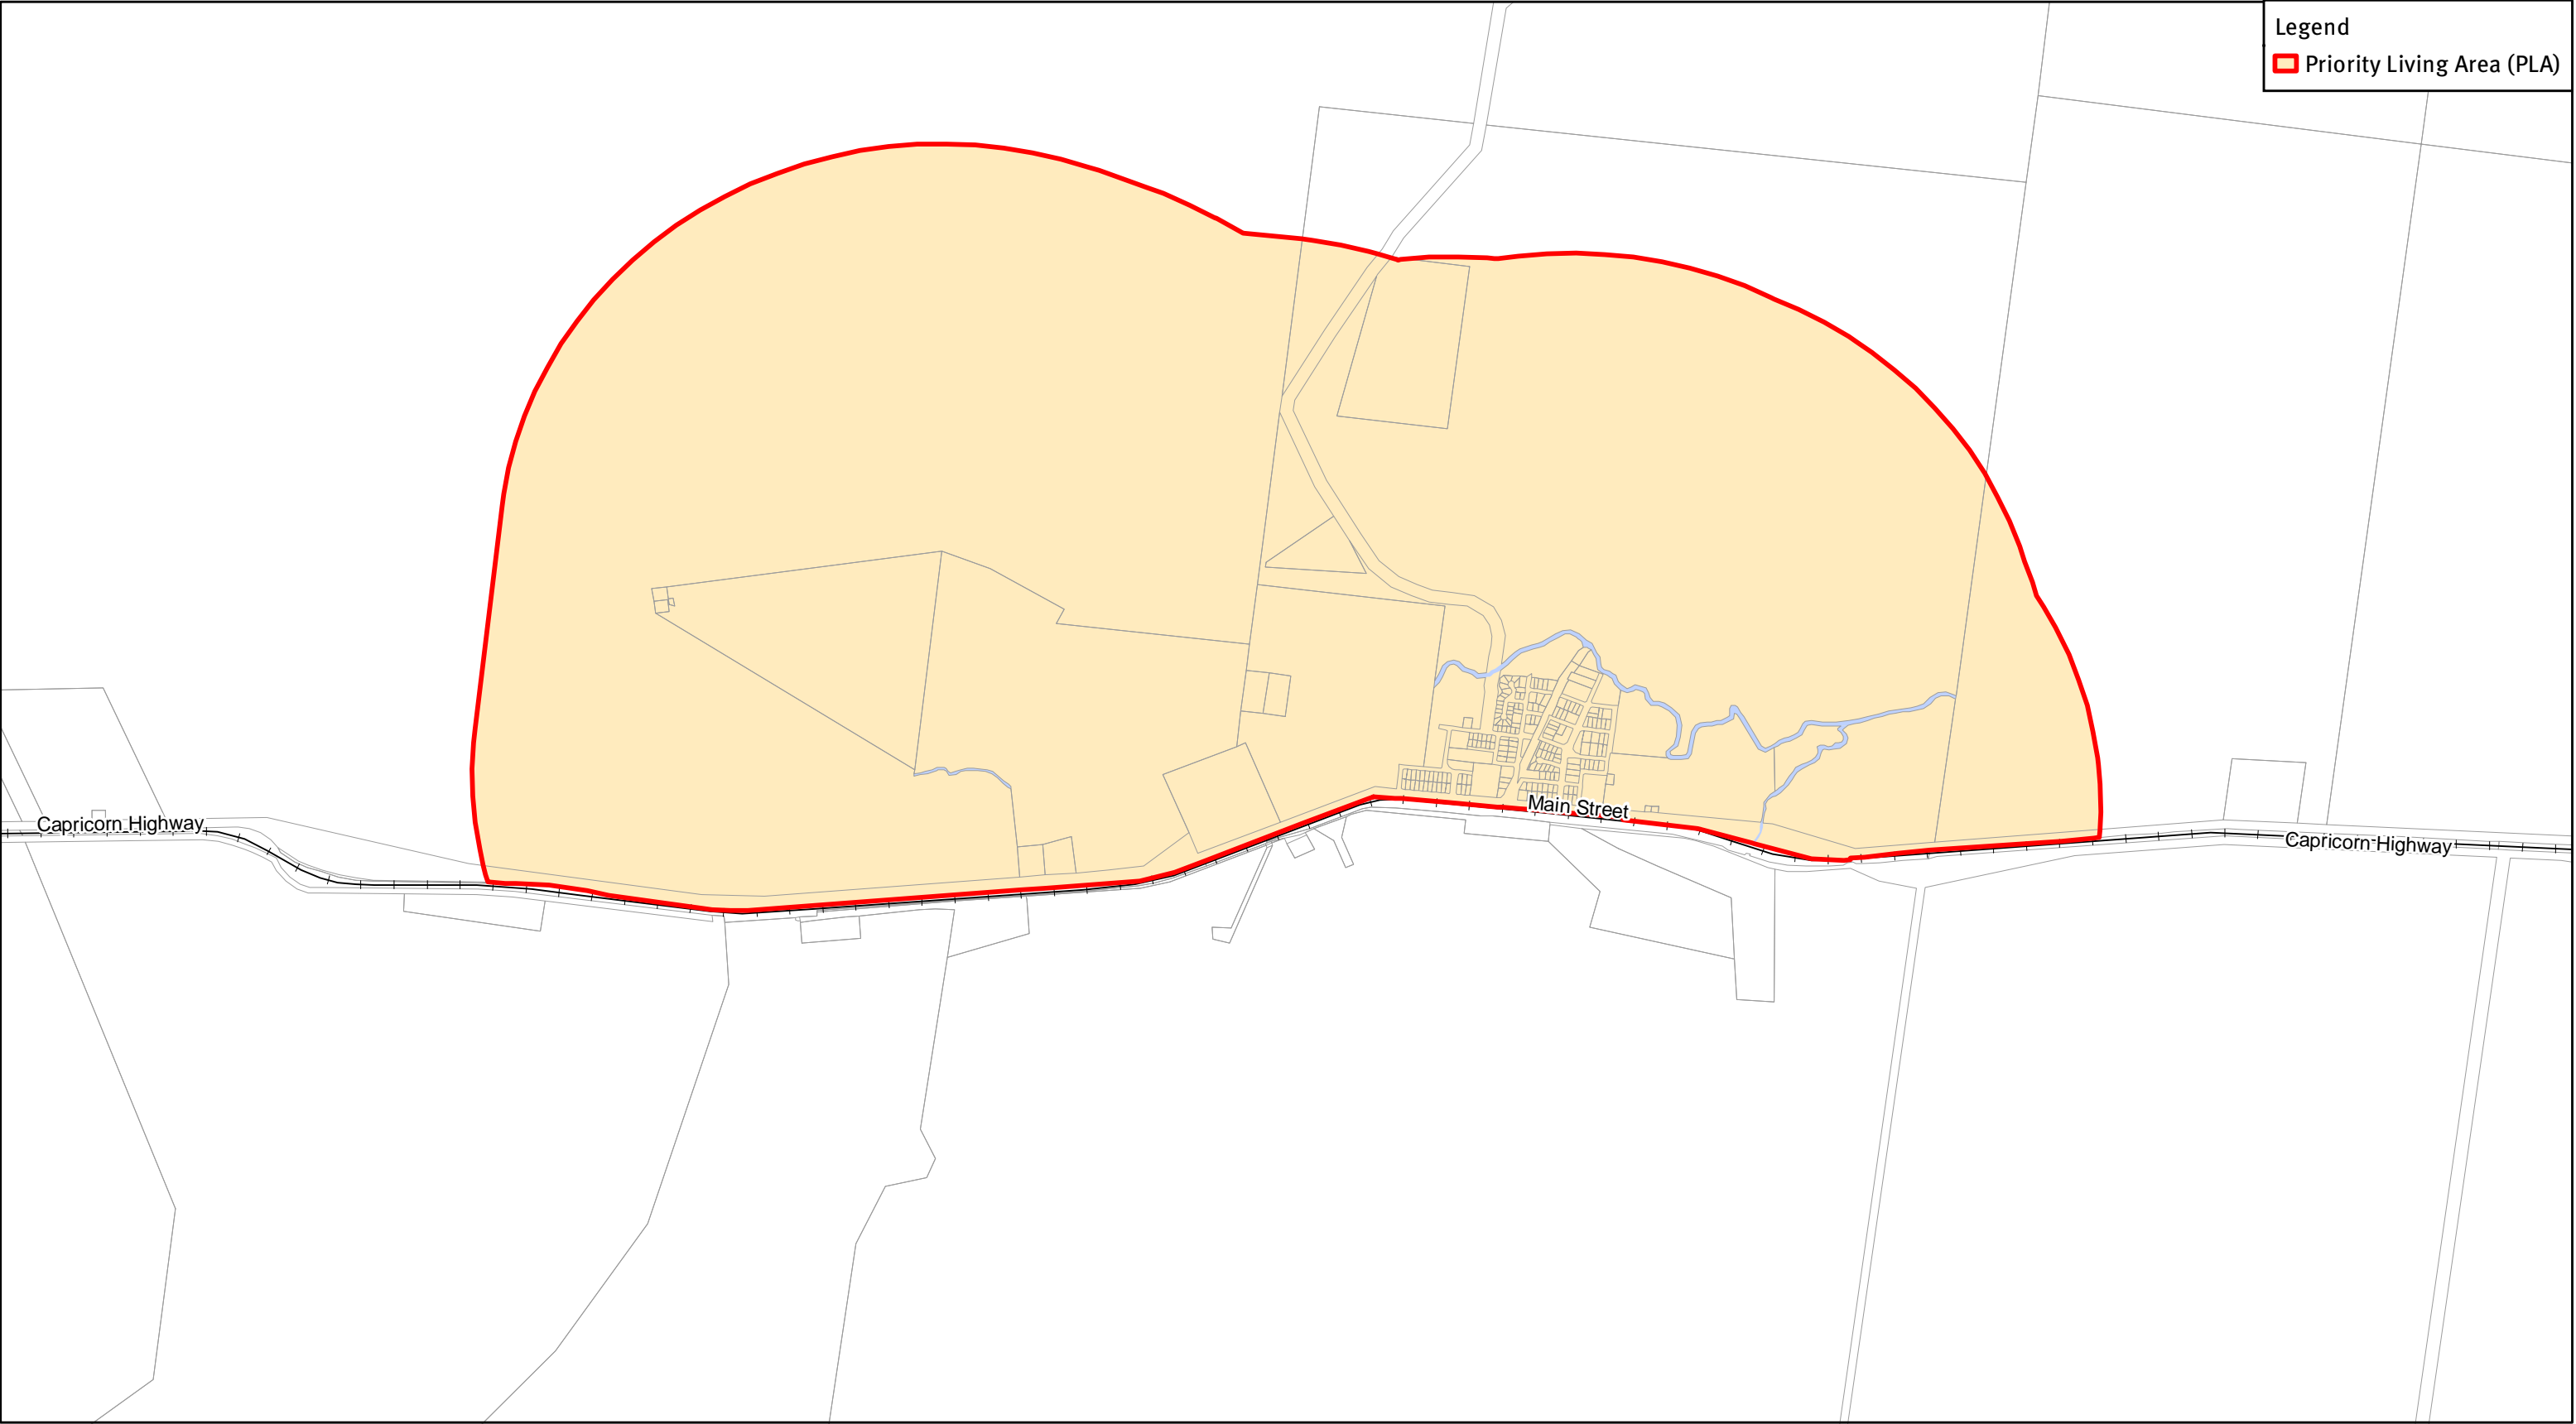

Priority Living Area - Central Highlands Regional - Bluff

Legend
Priority Living Area (PLA)

To the extent permitted by law, The Department of State Development, Infrastructure and Planning gives no warranty in relation to the material or information contained in this data (including accuracy, reliability, completeness or suitability) and accepts no liability (including without limitation, liability in negligence) for any loss, damage or costs (including indirect or consequential damage) relating to any use of the material or information contained in this data; and responsibility or liability for any loss or damage arising from its use.