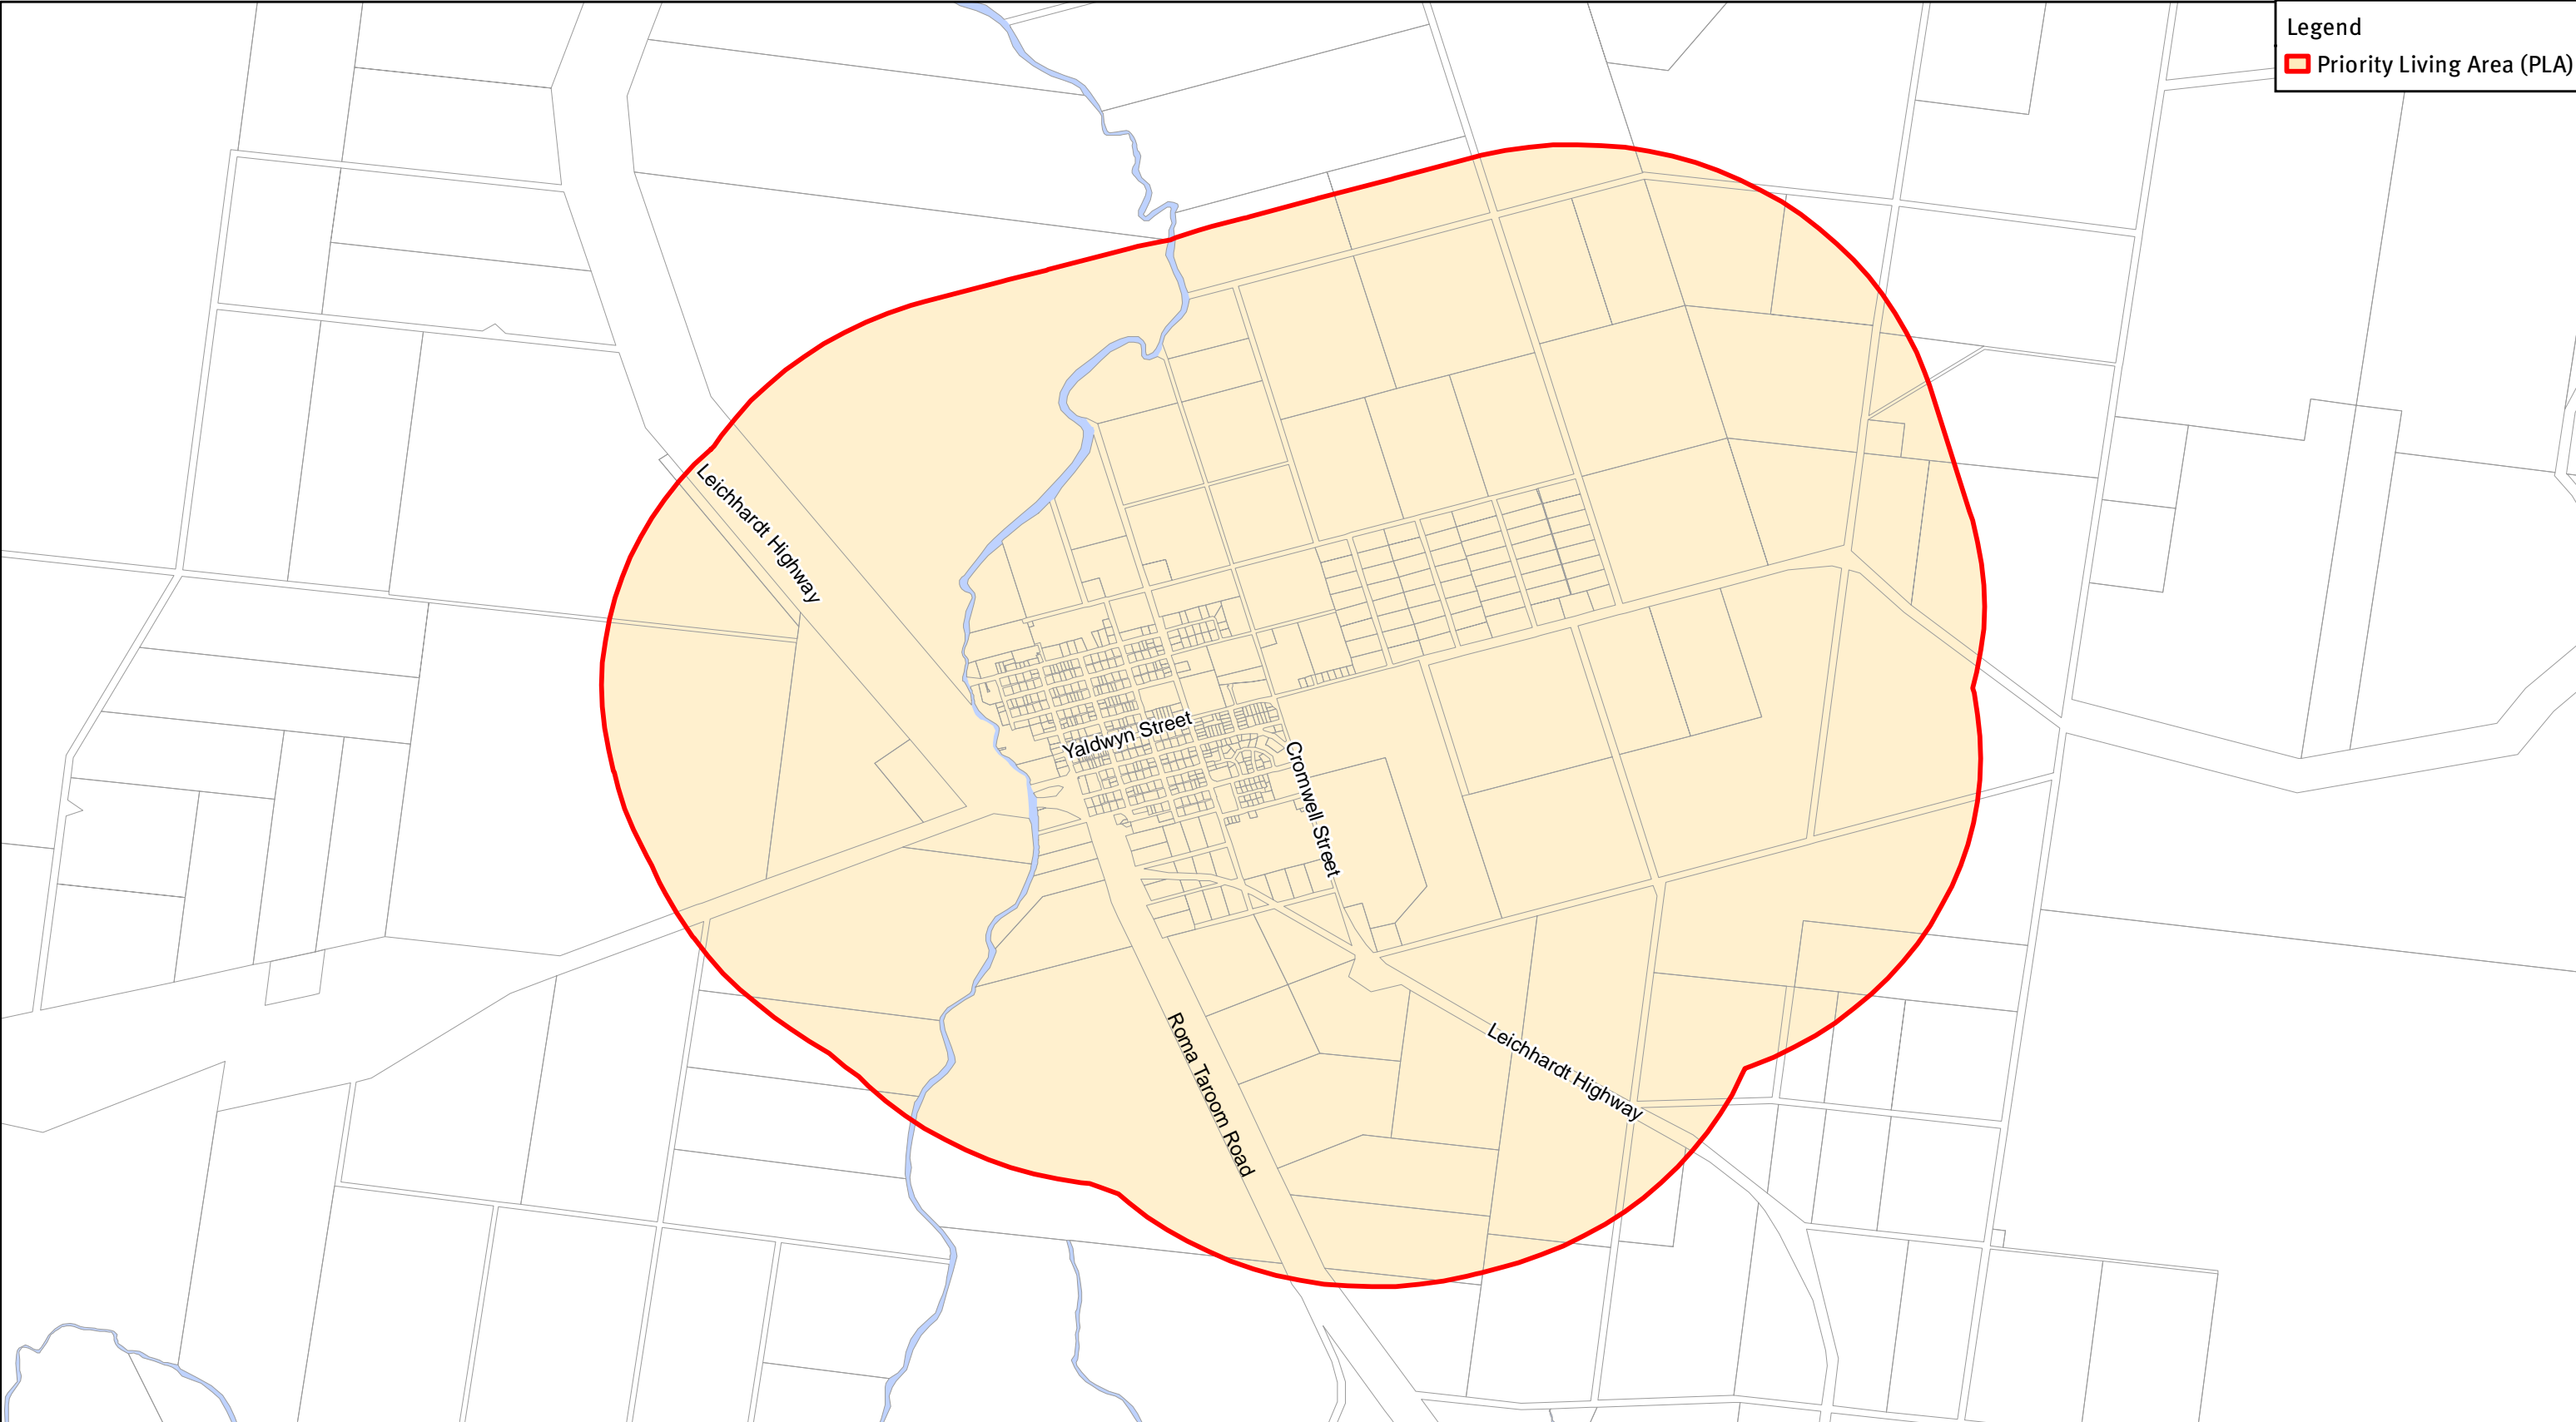

Priority Living Area - Banana Shire - Taroom

Legend
Priority Living Area (PLA)

To the extent permitted by law, The Department of State Development, Infrastructure and Planning gives no warranty in relation to the material or information contained in this data (including accuracy, reliability, completeness or suitability) and accepts no liability (including without limitation, liability in negligence) for any loss, damage or costs (including indirect or consequential damage) relating to any use of the material or information contained in this data; and responsibility or liability for any loss or damage arising from its use.